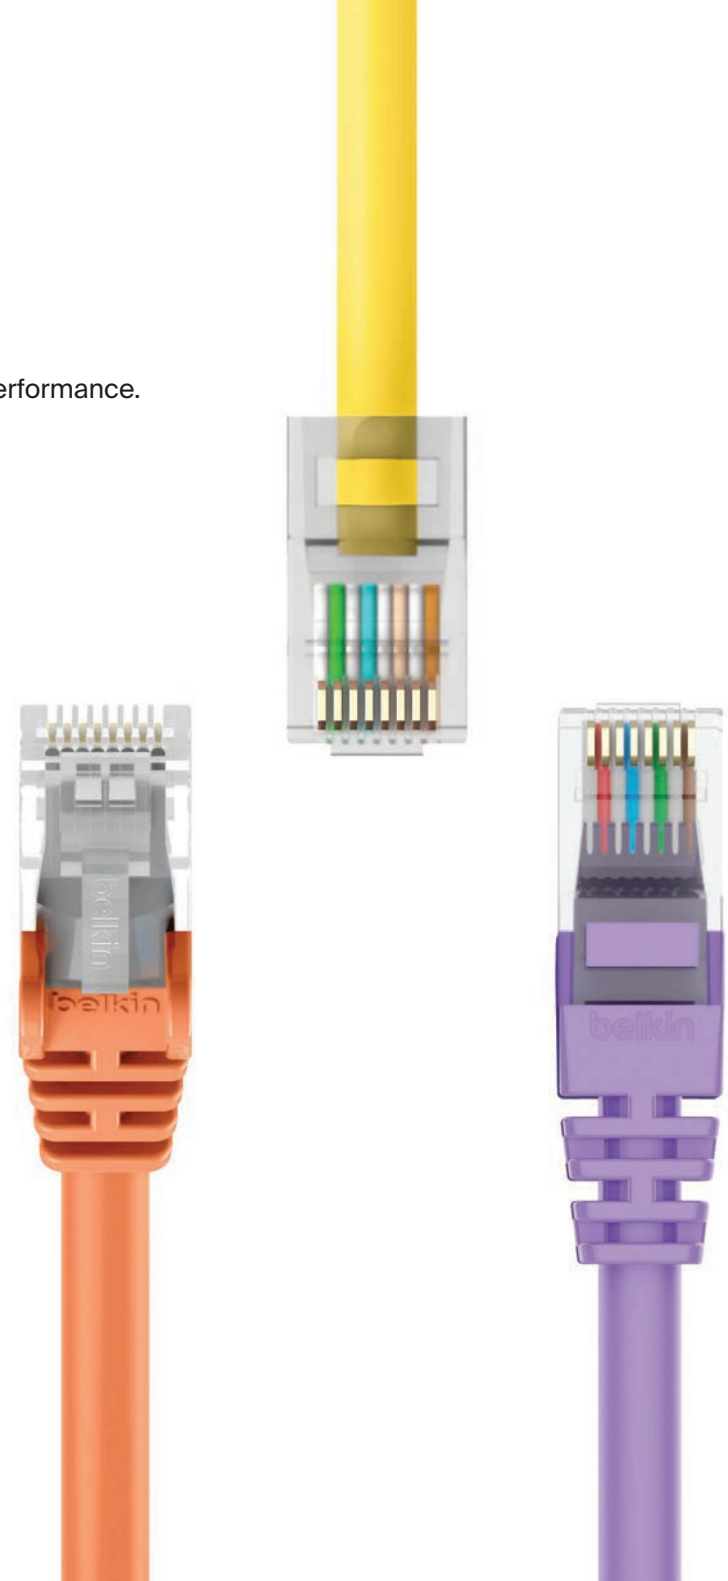

Networking Cables

Utilize Belkin Networking cables to connect your IT hardware to the network for reliable, practical performance.

- CAT5e Patch and Bulk Cables
- CAT6 Patch and Bulk Cables
- CAT6 Slim Cables
- Fiber Cables

Build to Order Cables

Belkin Build-to-Order Service: Belkin can manufacture virtually any cable type, length, or color. For products that vary from simple length changes to complex, custom-built cable solutions, contact the Belkin Build to Order team.

Benefits of Belkin's Build to Order Cable Program:

- Same Day Quotes.
- 1-2 Day Lead Time to build Standard Cables.
- Capability to build Complex Cables.
- Cable Assemblies and Bulk Wires.
- TAA Compliant cable available.
- Overnight Shipping available.
- Build to Order orders are placed direct with Belkin to expedite shipments.
- Samples available upon customer request.
- Engineer on call.
- Lifetime Warranty.
- ISO9000 & RoHS Certified.