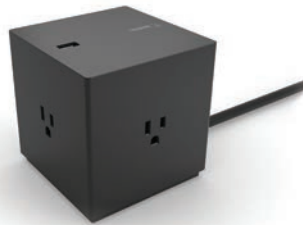

Store and Charge Go with Fixed Dividers
B2B141

Secure and Charge
B2B117

Store and Charge
B2B074

Multi-device charging

8-Port Charging Station (USB/AC)
B2B167

10-Port USB Charging Station
B2B139

**3-Outlet Power Cube
w/5 ft. Power Cord and USB-A Ports**
SRA006p3tt5