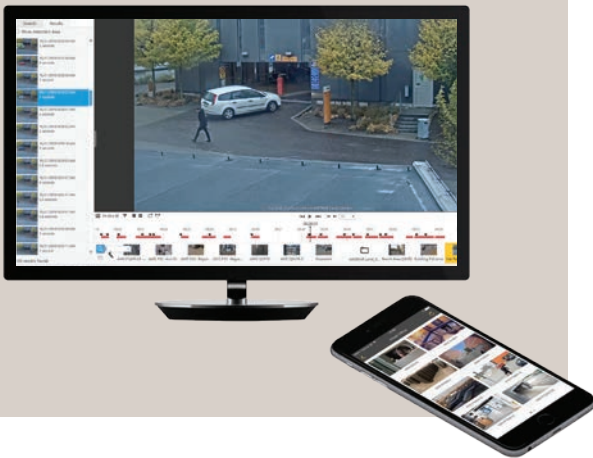

Everything you need for total control, from one supplier.

AXIS Camera Station

The video management software that allows you to build a scalable video surveillance solution for next-level security.

Features

- > Designed for easy installation and superior functionality with Axis cameras
- > Powerful rules engine for end-to-end integration of door stations, audio, decoders and more
- > Customizable and intuitive user interface
- > Intuitive mobile app with buttons to trigger devices (ex: unlock a door)
- > Easily add analytics for increased intelligence and security