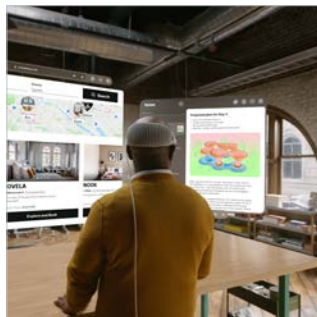

Apple Vision Pro.

Welcome to the era of spatial computing.

Now Available at Connection

Apple Vision Pro™ seamlessly blends digital content with your physical space, and you navigate simply by using your eyes, hands, and voice. Now you can visualize data and designs on an infinite canvas. Guide work and simulate trainings in immersive environments. And transform how your teams connect and collaborate. Discover how Apple Vision Pro can help you get work done in ways never before possible.

How to Order

Complete these steps to find your fit

1. Download the Apple Vision Pro Fit App.
2. Complete the face scan.
3. Get measured for the light seal and headband.
4. Determine if you'll need ZEISS optical inserts.
5. Receive your personalized fit summary and send it to your Connection Account Team.