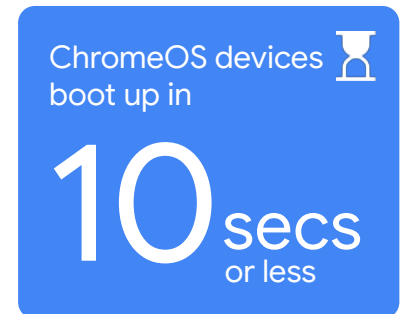

## What does this mean?

ChromeOS laptops and tablets are ready to go right out of the box, saving you up to 45 minutes per device.<sup>1</sup> Because ChromeOS devices boot up in seconds, sign in fast, and require little upkeep, so you get more minutes back in your day to tackle your to-do list. Ransomware files are automatically blocked by ChromeOS, which means your data is protected even if someone tries to open an infected file.