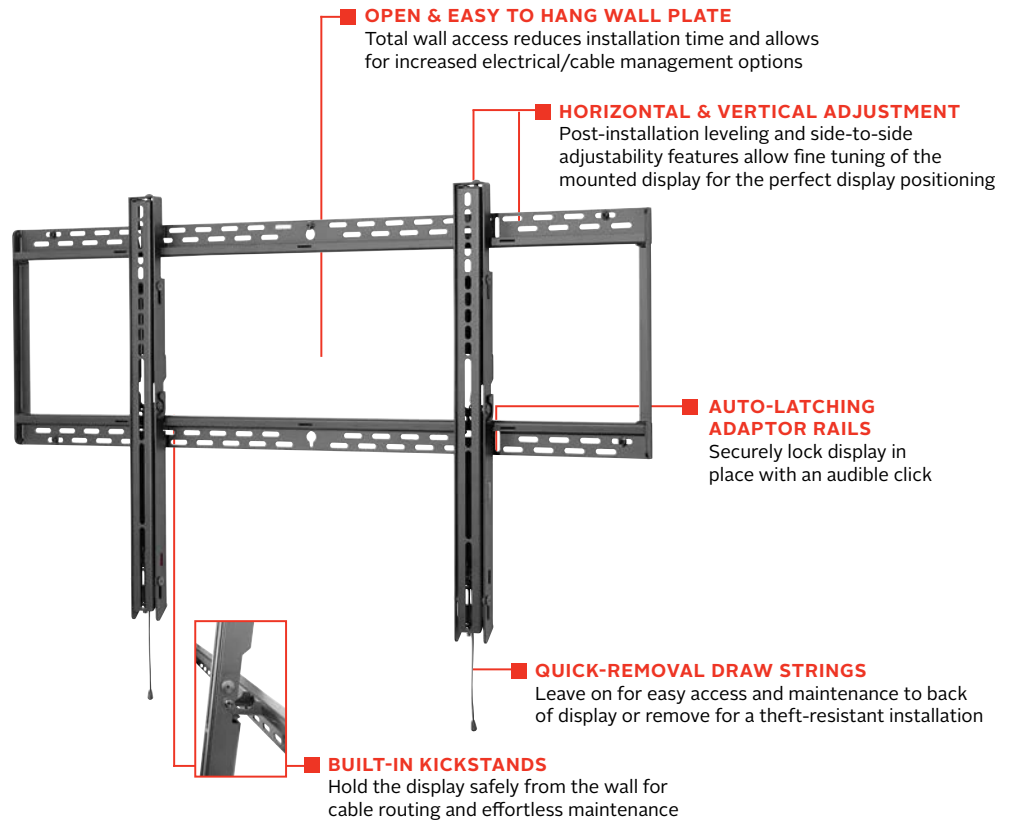

# Universal Flat Wall Mount

FOR 60" TO 98" DISPLAYS\*

Peerless-AV's SmartMount® Universal Flat Wall Mount delivers an ultra-slim profile designed to hold large displays up to 350lb. Installation and maintenance are made easy with the SF680's robust feature set. Auto-latching adaptor rails automatically secure the display without the use of a tool. The mount's built-in kickstand holds the display safely from the wall during cable routing, while the open wall plate allows for increased electrical and cable management options. Horizontal and vertical display adjustment allow for quick fine-tuning of the mounted display.

- Universal mount fits displays with mounting patterns up to 1100 x 650mm (43.29" W x 25.59" H)
- Low-profile design holds display only 1.73" (44mm) from the wall
- Easy hang wall plate allows a bolt to be pre-installed to ease wall plate installation
- Lateral display adjustment up to 19.25" (489mm)
- 1" of post-installation vertical adjustment provides flexibility in the installation
- Includes fastener pack with all necessary mounting and display attachment hardware (including M10)
- For mounts requiring theft resistant hardware, installed with security tool (included), please purchase SF680
- For mounts requiring standard hardware, installed with a Philips screwdriver, please purchase SF680P

SF680P	SmartMount® Universal Flat Wall Mount for 60" to 98" Displays - Standard Models
SF680	SmartMount® Universal Flat Wall Mount for 60" to 98" Displays - Security Models

Product Specifications

	DIMENSIONS (W x H x D)	PRODUCT WEIGHT	LOAD CAPACITY	FINISH	AVAILABLE COLORS
SF680(P)	45.75" x 27.48" x 1.73" (1162 x 698 x 44mm)	17.30lb (7.8kg)	350lb (158kg)	Scratch Resistant Fused Epoxy	Semi-Gloss Black