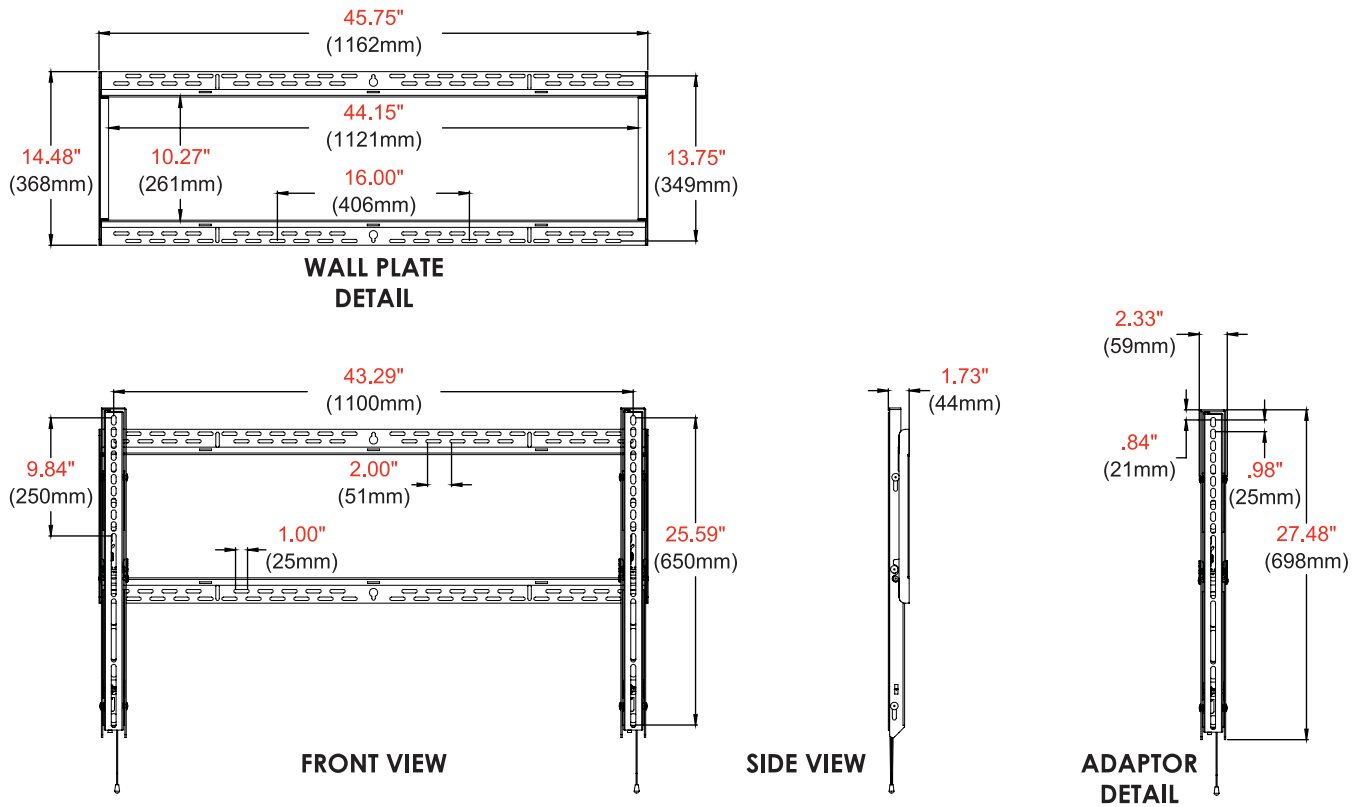

SF680P	SmartMount® Universal Flat Wall Mount for 60" to 98" Displays - Standard Models
SF680	SmartMount® Universal Flat Wall Mount for 60" to 98" Displays - Security Models

Product Specifications

	DIMENSIONS (W x H x D)	PRODUCT WEIGHT	LOAD CAPACITY	FINISH	AVAILABLE COLORS
SF680(P)	45.75" x 27.48" x 1.73" (1162 x 698 x 44mm)	17.30lb (7.8kg)	350lb (158kg)	Scratch Resistant Fused Epoxy	Semi-Gloss Black

Package Specifications

	PACKAGE SIZE (W x H x D)	PACKAGE SHIP WEIGHT	PACKAGE UPC CODE	PACKAGE CONTENTS	UNITS IN PACKAGE
SF680(P)	46.70" x 2.30" x 15.40" (1185 x 58 x 390mm)	20.30lb (9.21kg)	SF680: 735029242239 SF680P: 735029242246	Wall Mount, Wall and Display Installation Hardware, Installation Instructions	1

Accessories

- **ACC615:** 6-pack Metal Stud Fastener Kit
- **ACC309:** Video Conference Shelf
- **ACC-UCM:** Universal AV Component Mount
- **ESHV models:** AV Wall Shelves
- **IBA4-W:** Easy Mount Recessed Low Voltage Cable Plate

All dimensions = inch (mm)

Architect Specifications

The SmartMount® Universal Flat Wall Mount shall be a Peerless-AV model SF680(P) and shall be located where indicated on the plans. Assembly and installation shall be done according to instructions provided by the manufacturer.

Contact a Connection Account Manager for more information.
1.800.800.0014 ■ www.connection.com/ConferenceRoomTech