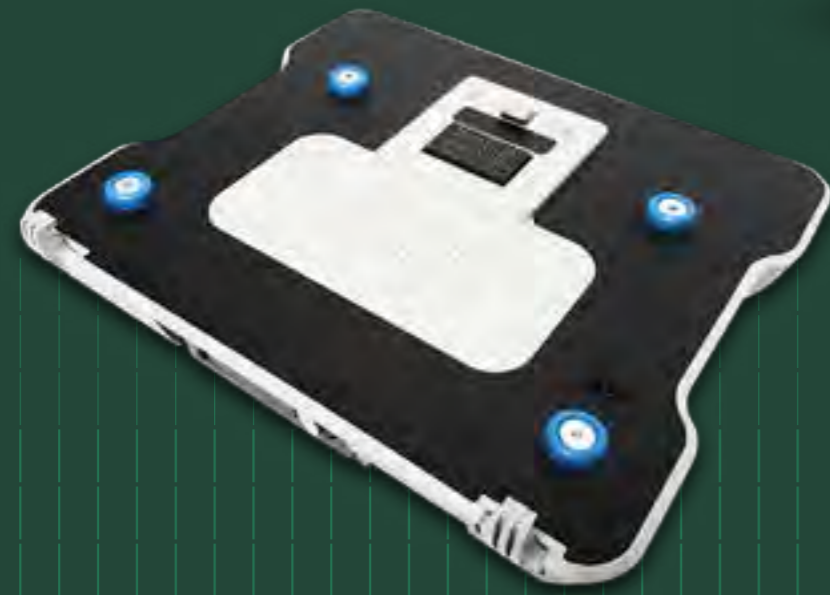

Accessories

Docking Solutions

Flexible docking solutions for the office, vehicle or any remote location where you need to be connected. Connect to legacy IO, peripherals and networks with ease where your job takes you.