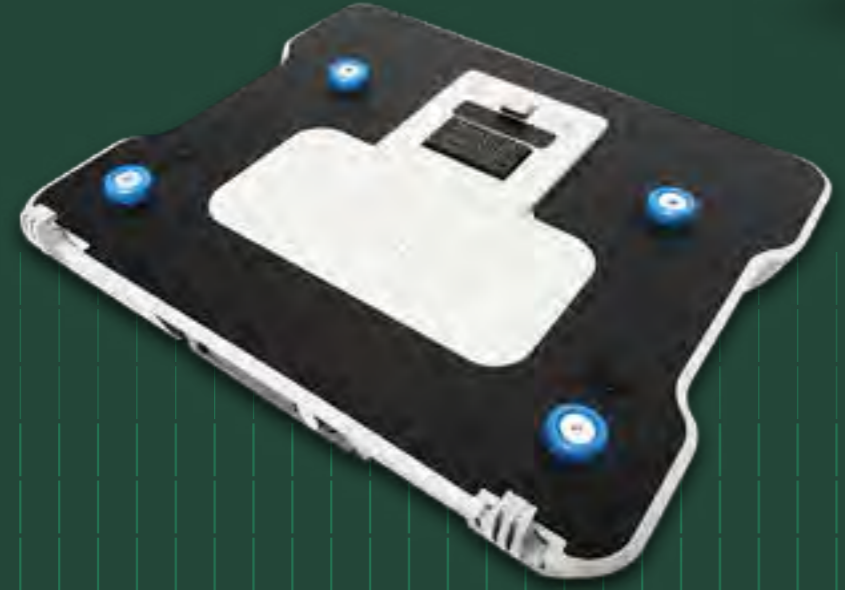

Accessories

Docking Solutions

Flexible docking solutions for the office, vehicle or any remote location where you need to be connected. Connect to legacy IO, peripherals and networks with ease where your job takes you.