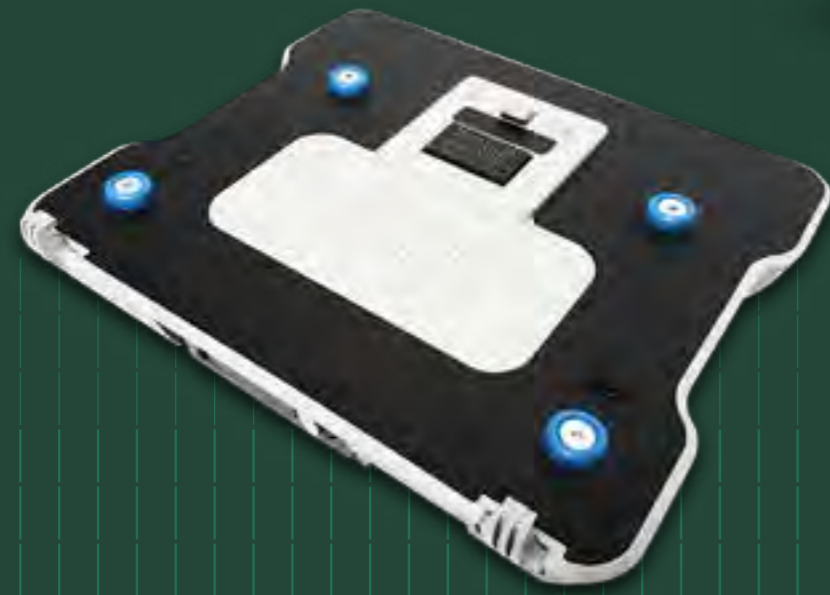

Accessories