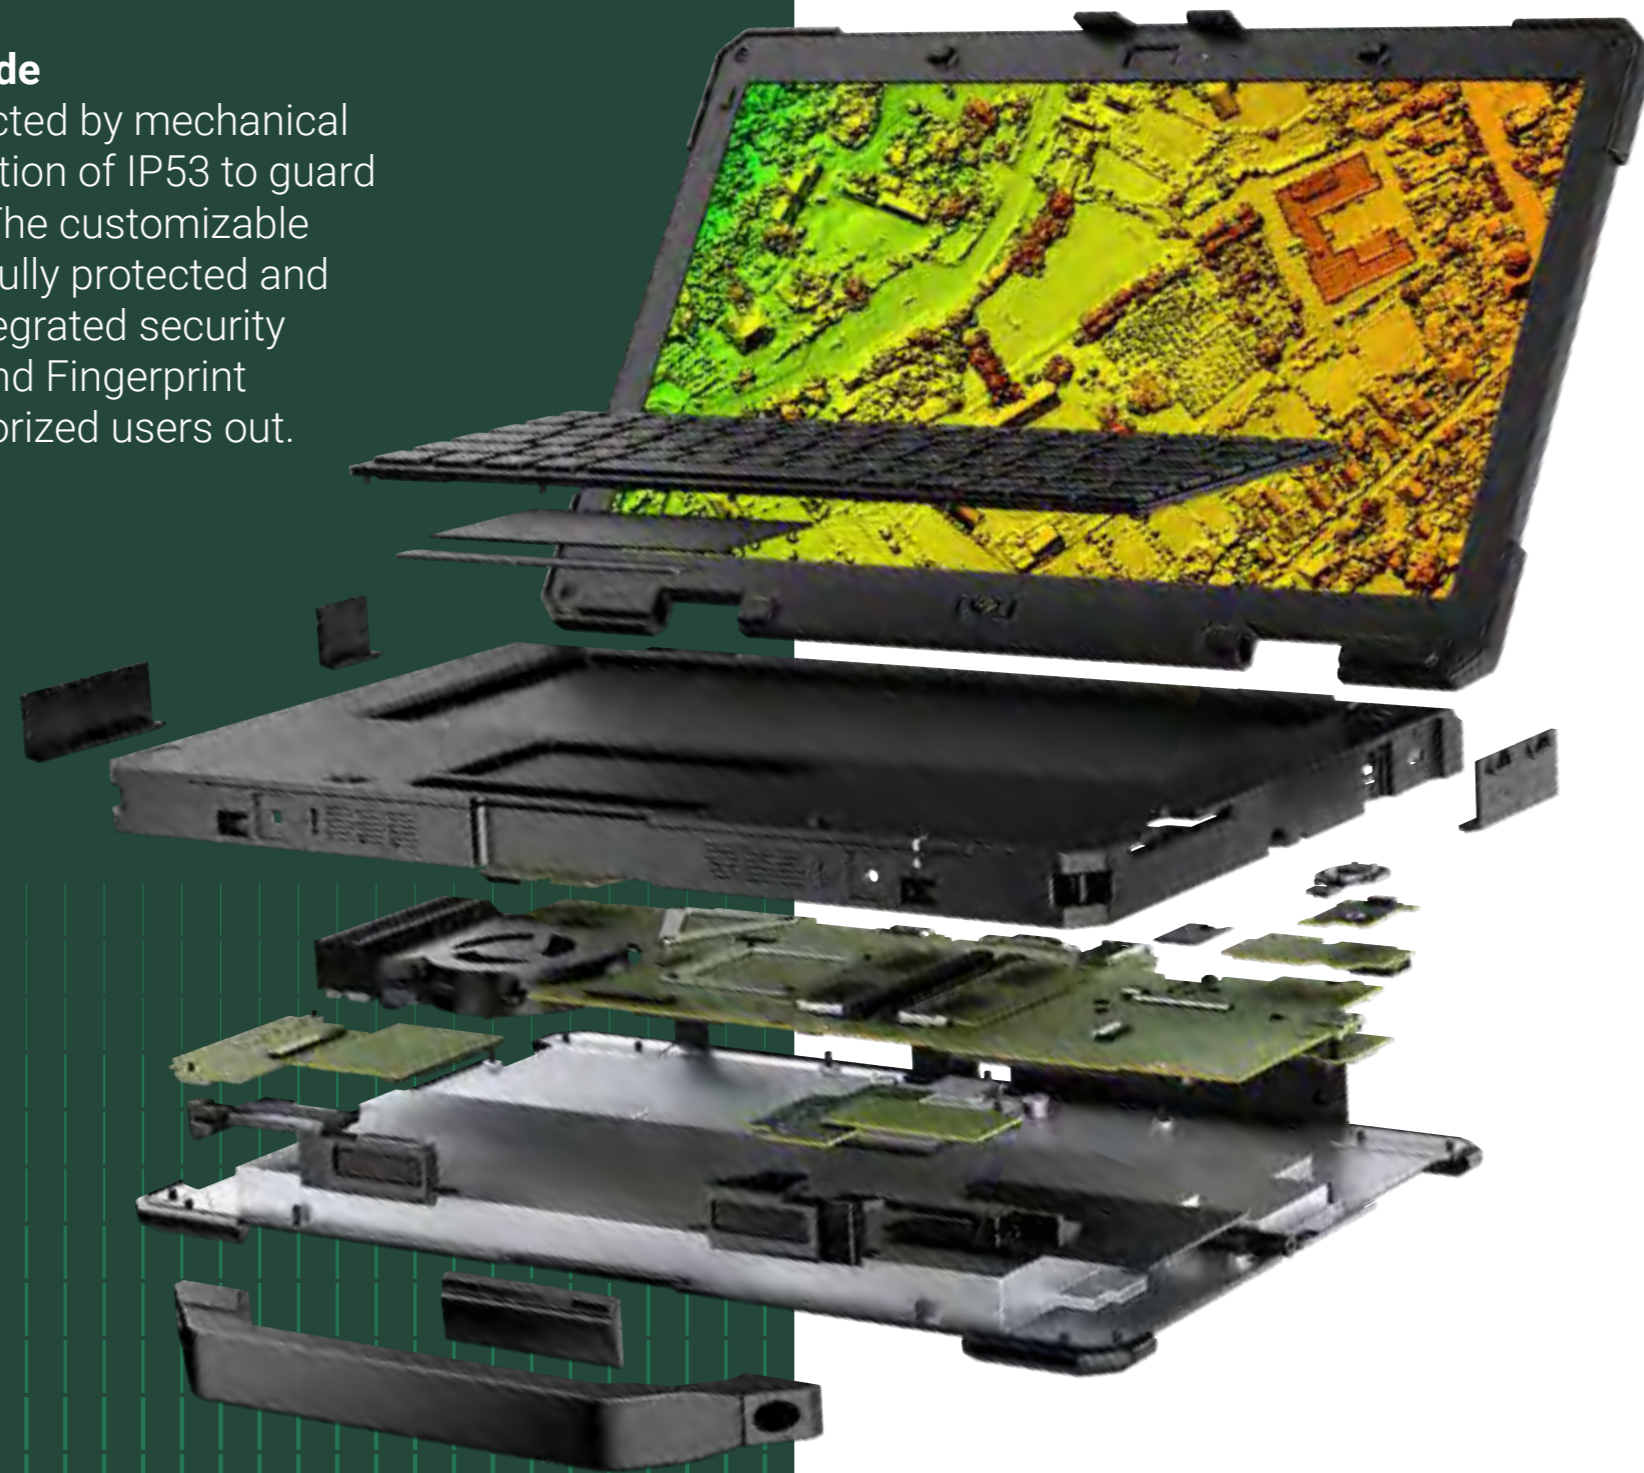

Find the ideal viewing angle on-the-go with the 360-degree Dell Rotating Hand Strap.

This comfortable harness secures the rugged tablet to your chest, leaving your hands free to operate the tablet.

Dell Latitude 7330 Rugged Extreme Notebook

In the toughest environments, Dell Rugged delivers reliability and full-scale mobility solutions to fit every scenario you encounter.

Nerves of steel.

The Dell Latitude Rugged Extreme 13" notebook is constructed with shock-absorbent materials that meets rigorous military-standard requirements. Compression-sealed to achieve an IP65 rating to keep dust and moisture from impeding your daily tasks.

Rugged performance powered by 11th Gen Intel® Core™ processors.

A true workhorse.

The Dell Rugged Extreme 7330 offers Intel® 11th generation processors, up to 32GB of memory, 5G mobile broad band connectivity, WiFi 6E, dual hot swappable batteries, and glove touch capable screens with up to 1400 nits of brightness to ensure you have the power to get your through the day. Secure your data with integrated security options like Smartcard and Fingerprint readers to keep unauthorized users out.

Rugged Desktop Docking

Maximize productivity when the job brings you back to the office. Docking provides peripheral and network connectivity as well as power to recharge your laptop.

Get a replacement stylus with 5 changeable tips for your rugged laptop screen.