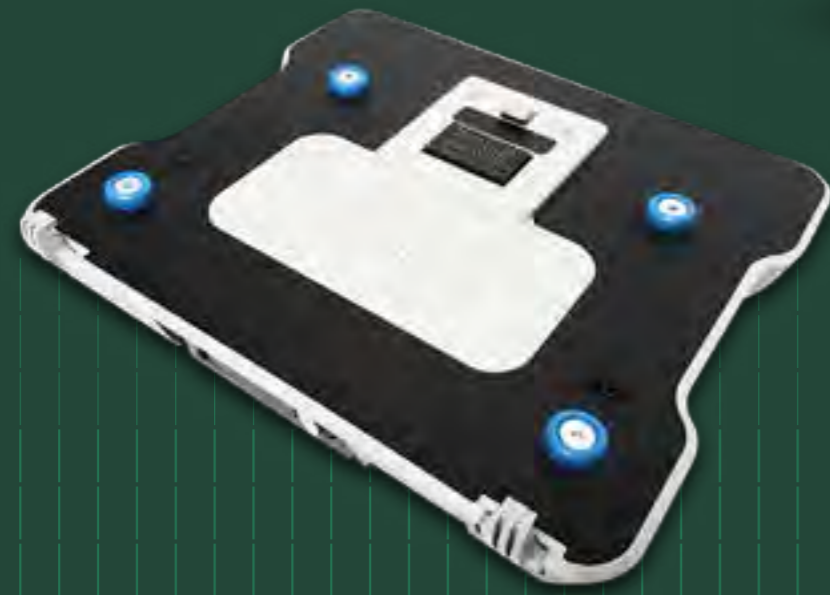

Accessories

Docking Solutions

Flexible docking solutions for the office, vehicle or any remote location where you need to be connected. Connect to legacy IO, peripherals and networks with ease where your job takes you.