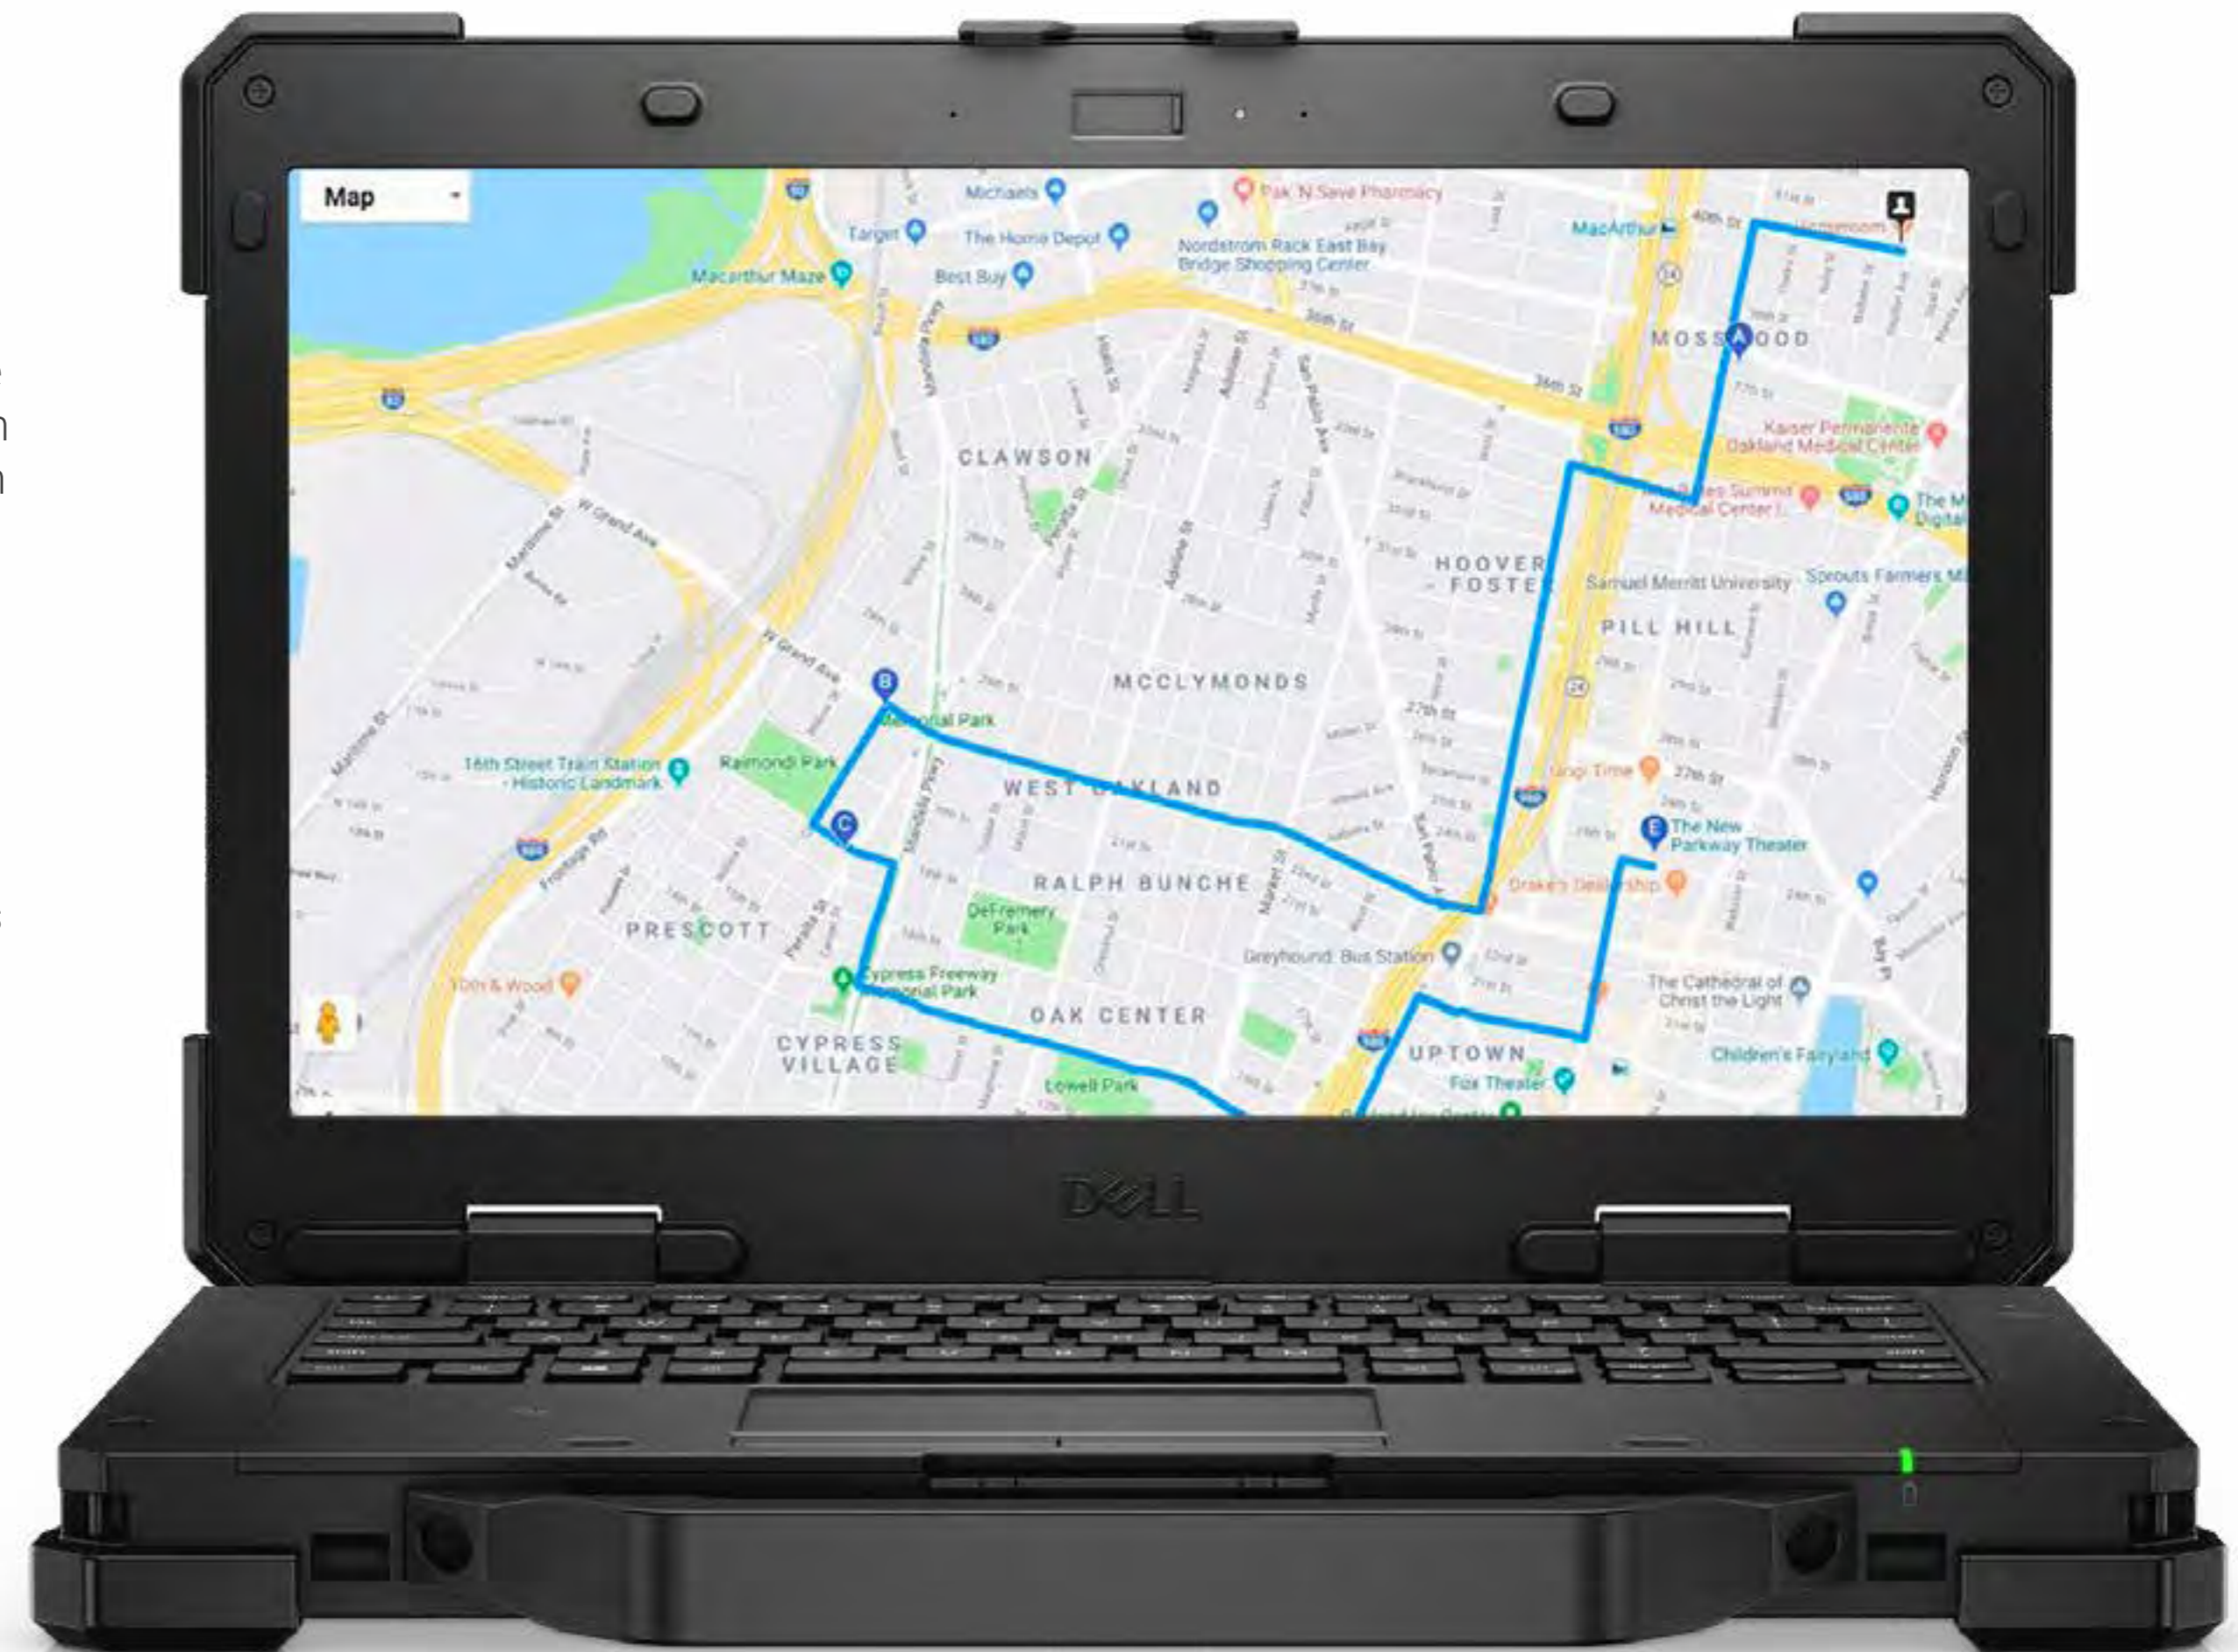

Dell Latitude 5430 Rugged and 7330 Rugged Extreme Notebooks

When things stop working you get called to action. Dell Rugged will endure the elements with you to ensure repair and restoration is completed safely and efficiently.

Made to work where you do.

Dell Rugged can help you maintain your fleet with fully rugged or semi-rugged laptop solutions. Both are designed with key elements to prevent damage from extreme temperatures, drops, vibrations along with protection from dust and moisture ingress. Daylight readable touch screens allow you to work even with gloves on.

Rugged performance powered by 11th Gen Intel® Core™ processors.

Power to get the job done.

The Dell Rugged and Rugged Extreme laptops offers Intel® 11th generation processors, up to 32GB of memory (7330) or 64GB (5430), 5G mobile broad band connectivity, WiFi 6E, dual hot swappable batteries, and glove touch capable screens with up to 1100 nits (5430) or 1400 nits (7330) of brightness to ensure you have the power to get your through the day. Professional GPU upgrade available from NVIDIA is offered on the Rugged 5430 for those applications that need that extra horsepower.