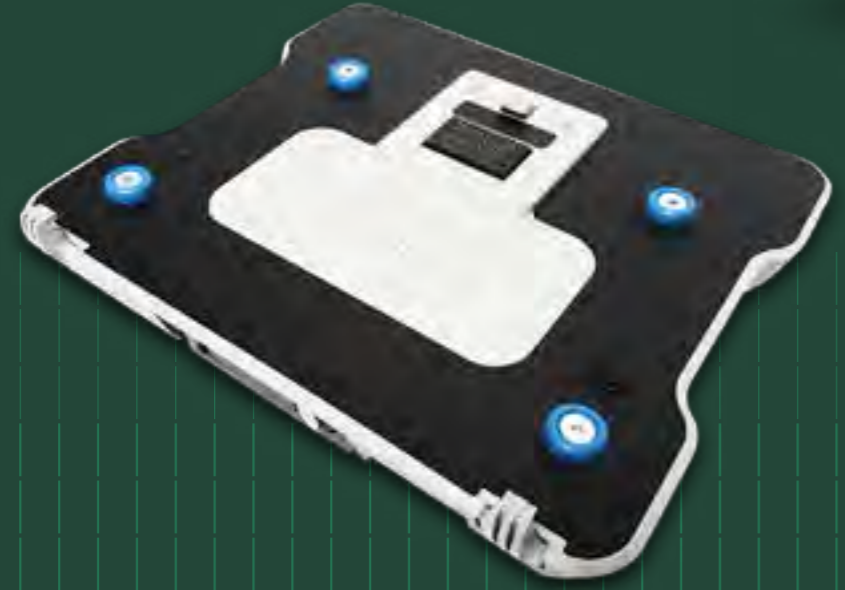

Accessories

Docking Solutions

Flexible docking solutions for the office, vehicle or any remote location where you need to be connected. Connect to legacy IO, peripherals and networks with ease where your job takes you.