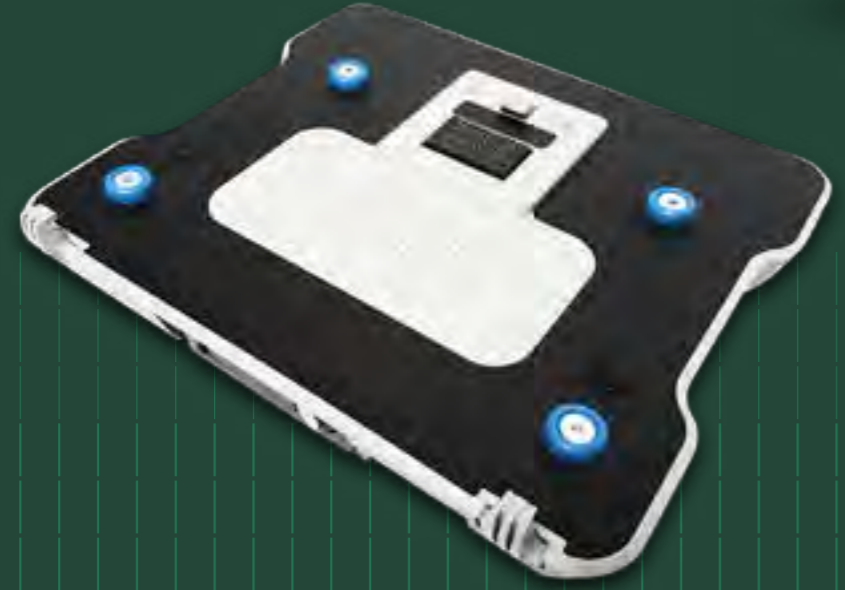

Accessories

Docking Solutions

Flexible docking solutions for the office, vehicle or any remote location where you need to be connected. Connect to legacy IO, peripherals and networks with ease where your job takes you.