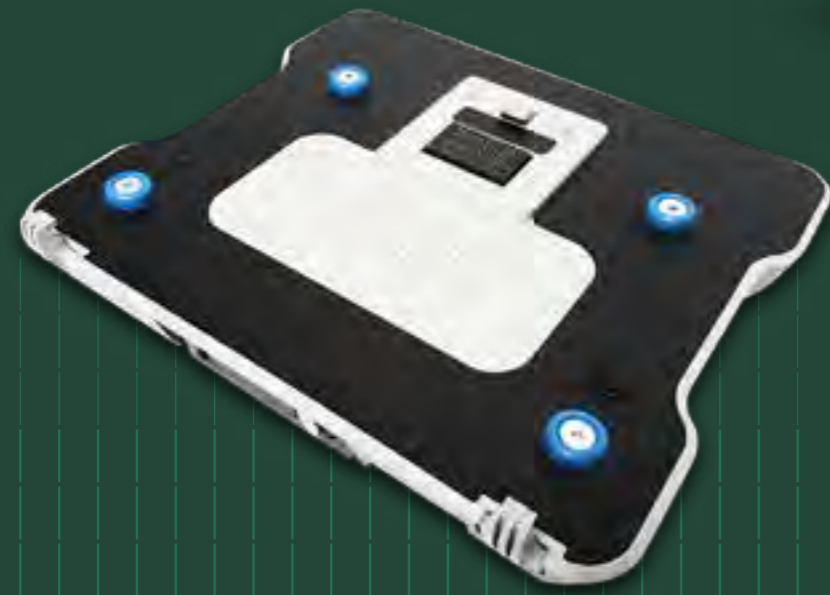

Accessories

Docking Solutions

Flexible docking solutions for the office, vehicle or any remote location where you need to be connected. Connect to legacy IO, peripherals and networks with ease where your job takes you.