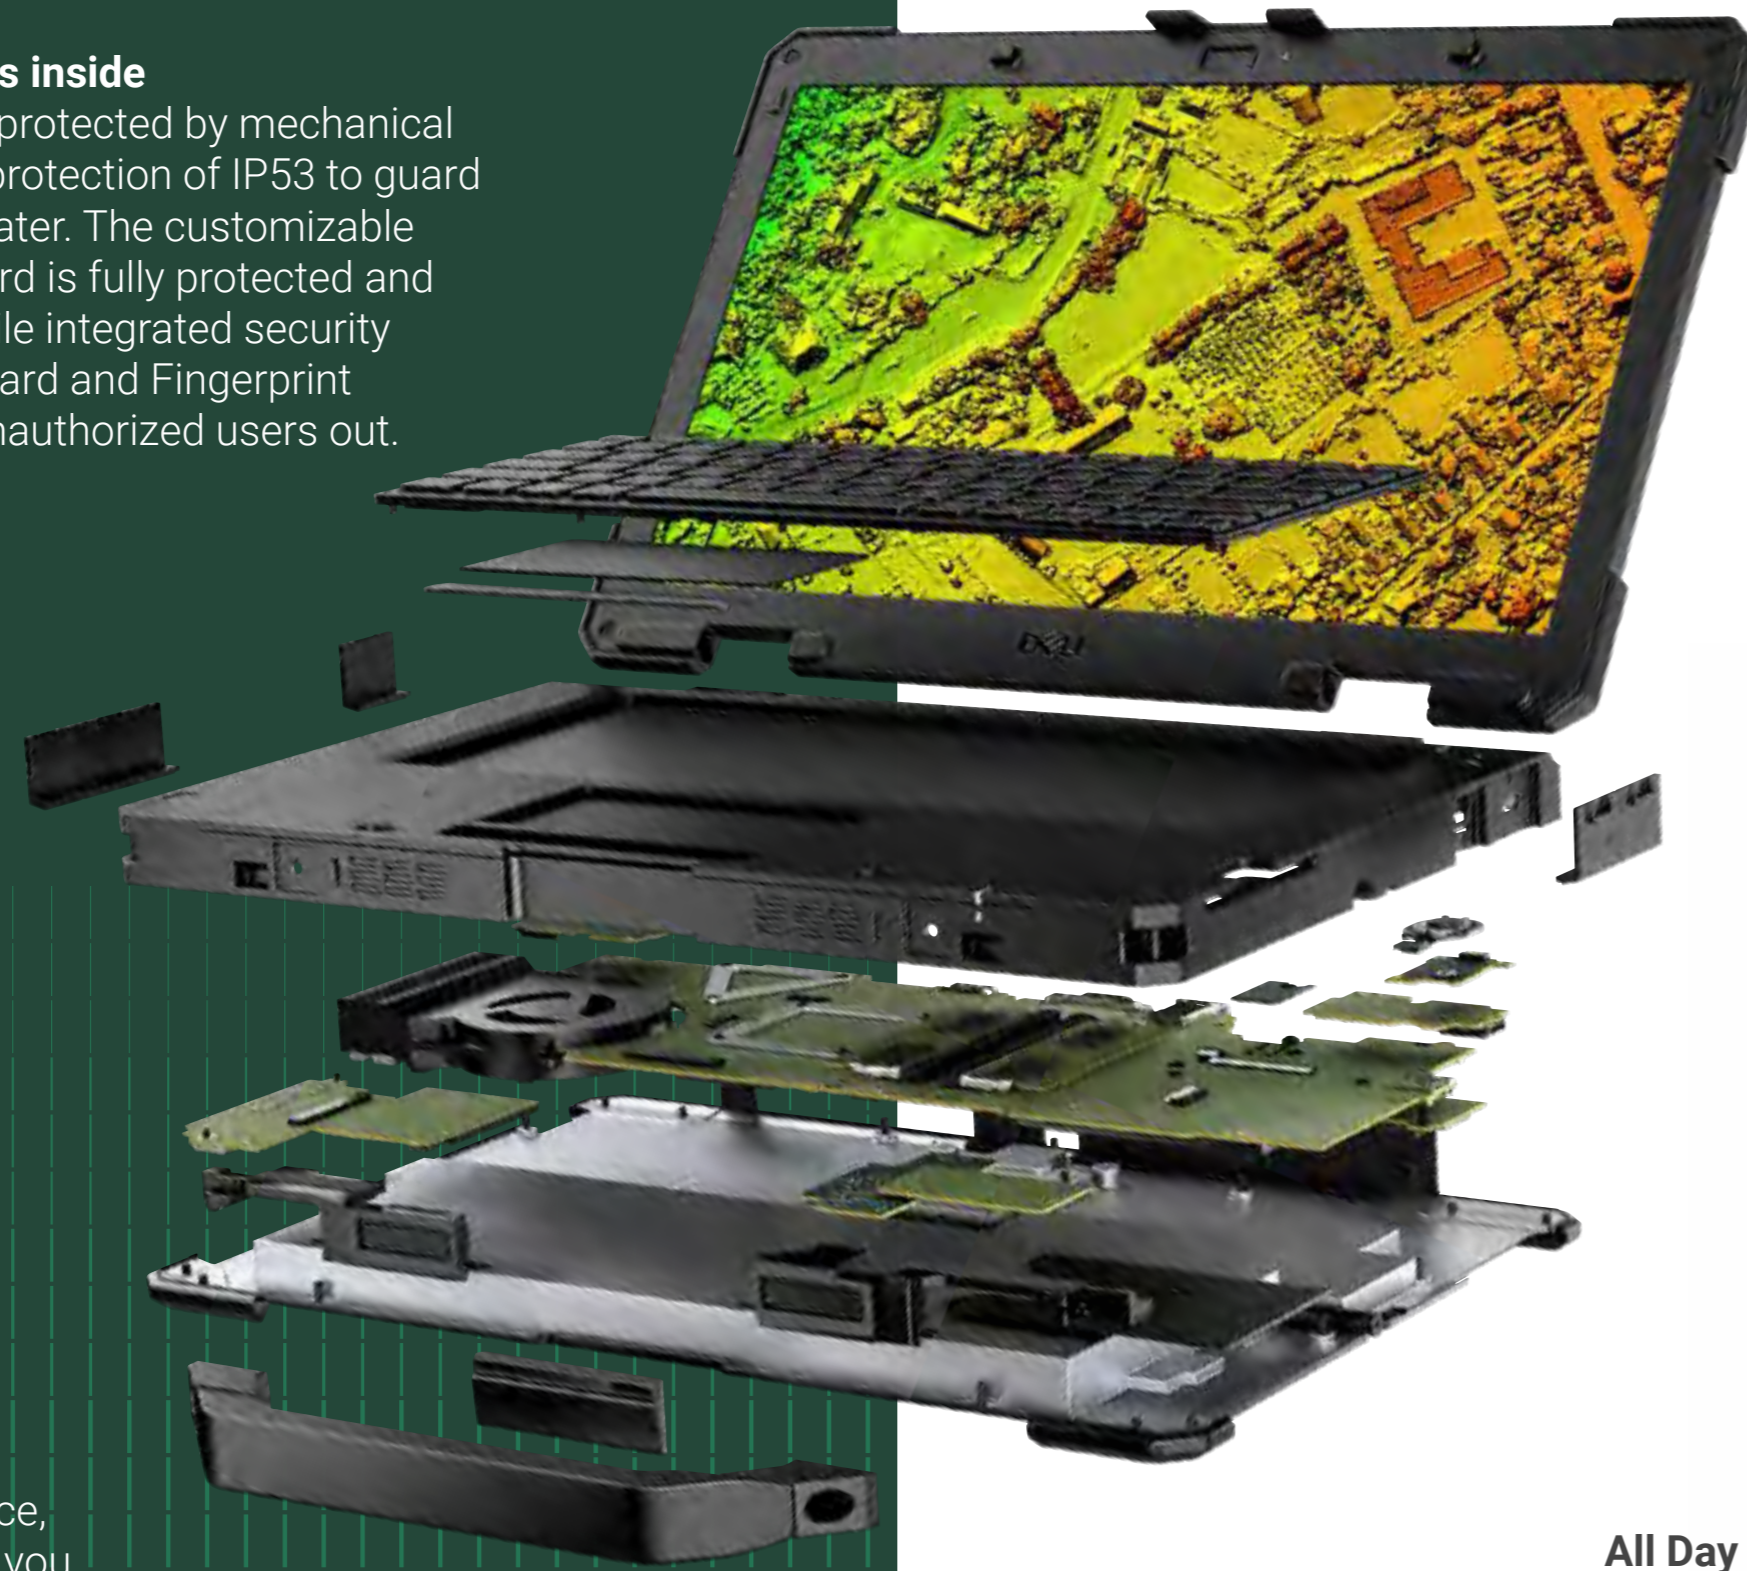

Take your Rugged notebook into harsh environments with a optional flexible, high performance handle.

All Day Power

Confidently stay to task all day with Dell Rugged dual hot swappable battery technology.

Dell Latitude 5430 Rugged Notebook

Dell Rugged powers your fleet's performance and security, while giving you flexible mobility solutions for every workspace.

Rock-solid reliability, security and manageability.

Works as hard as you do

When your job takes you from the office to the field or your office is the field, the latest 14" rugged notebook is built to withstand drops, vibrations and thrives in extreme temperatures with QuadCool thermal management.

ACCESSORIES

Only your work gets inside

All entry points are protected by mechanical doors and ingress protection of IP53 to guard against dust and water. The customizable RGB backlit keyboard is fully protected and water-resistant, while integrated security options like Smartcard and Fingerprint readers will keep unauthorized users out.