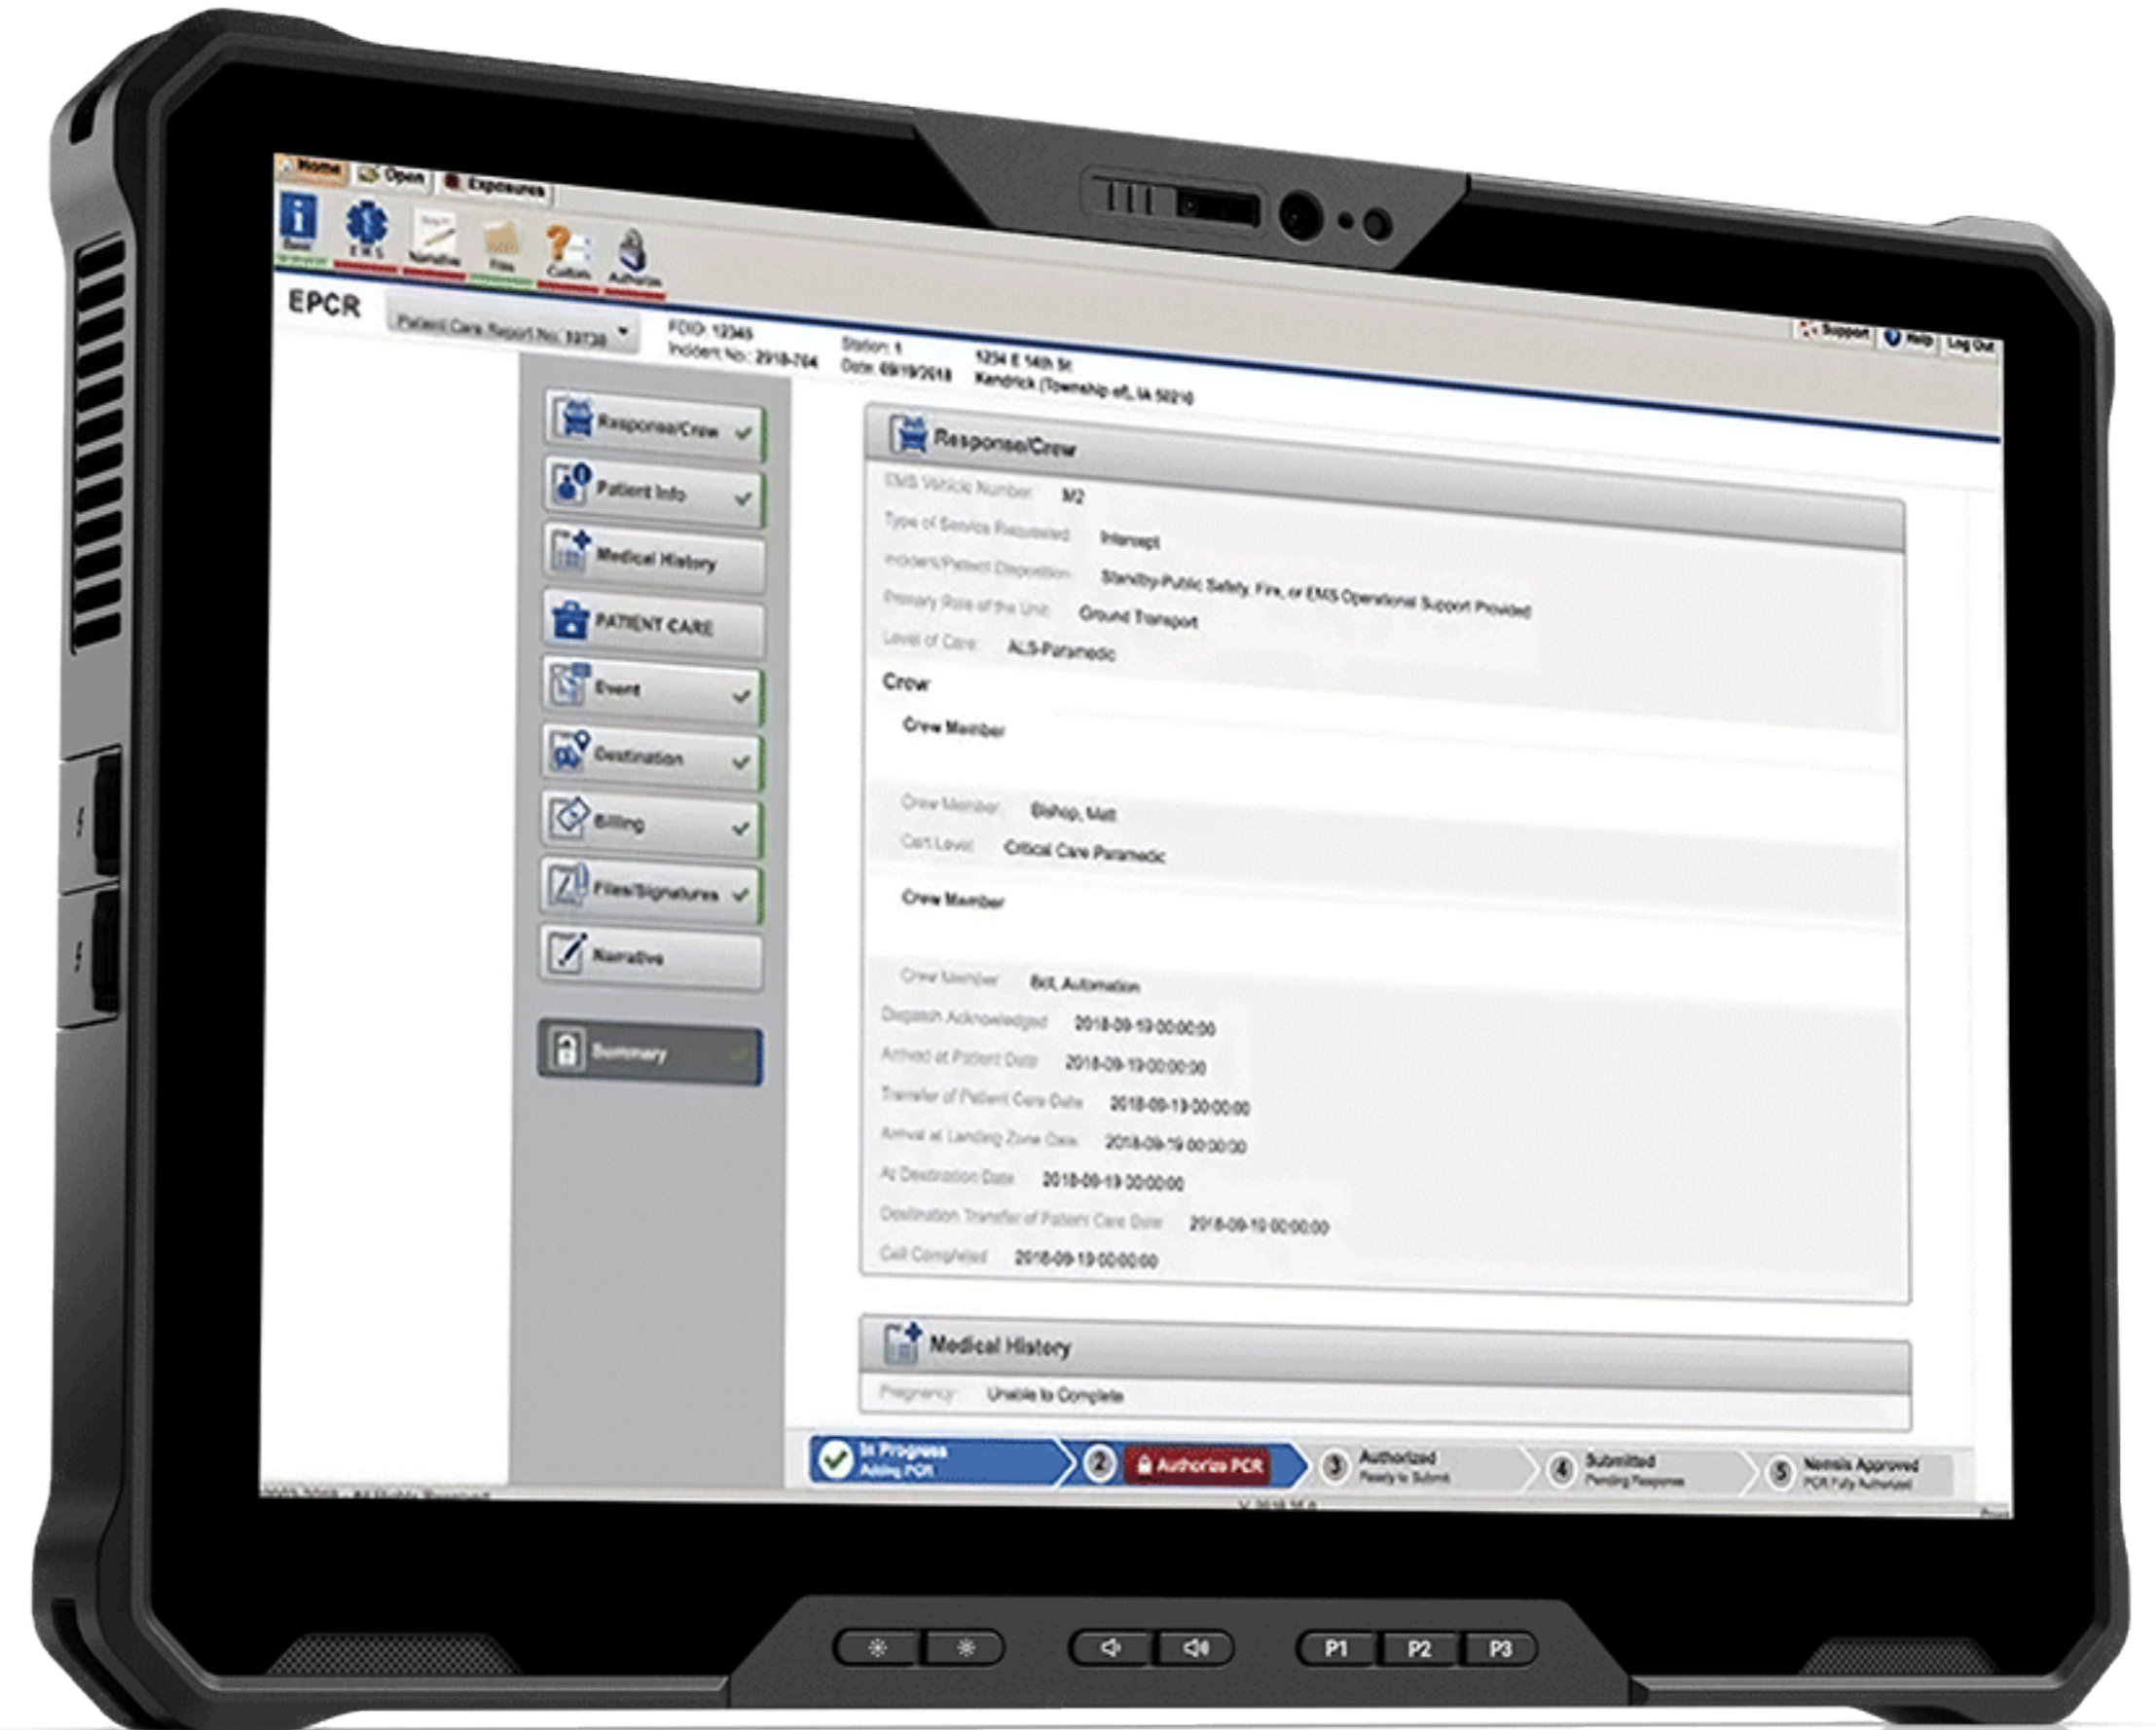

Dell Latitude 7230 Rugged Extreme Tablet

In the most challenging environments, Dell Rugged provides superior reliability and mobility solutions for every scenario whilst keeping your data safe with security features like Dell SafeBios, ControlVault and integrated smart card readers.

Take mobility to the extreme

Easier to carry: A tablet built to lighten your load on the job weighing in at only 2.78 lbs (1.26Kg). With optional straps, handles and docking solutions we can deliver maximum mobility to keep up with you.

Work Anywhere: Whether you're navigating to the call or caring for a patient, you'll be confident you have the right solutions to accomplish your daily tasks without having to sacrifice performance or mobility. Our Rugged solutions provide flexible mobility options that support long shifts, high-pressure environments and optimal uptime while allowing for device disinfection after each patient contact.

Steadfast connection: Optimized mobile connectivity with 5G capability, high performing Wi-Fi 6E and dedicated GPS keeps you connected at the most critical moments, wherever your job takes you.

Performance where you need it: Featuring the latest 12th Gen Intel® Core™ processors to power through the day.