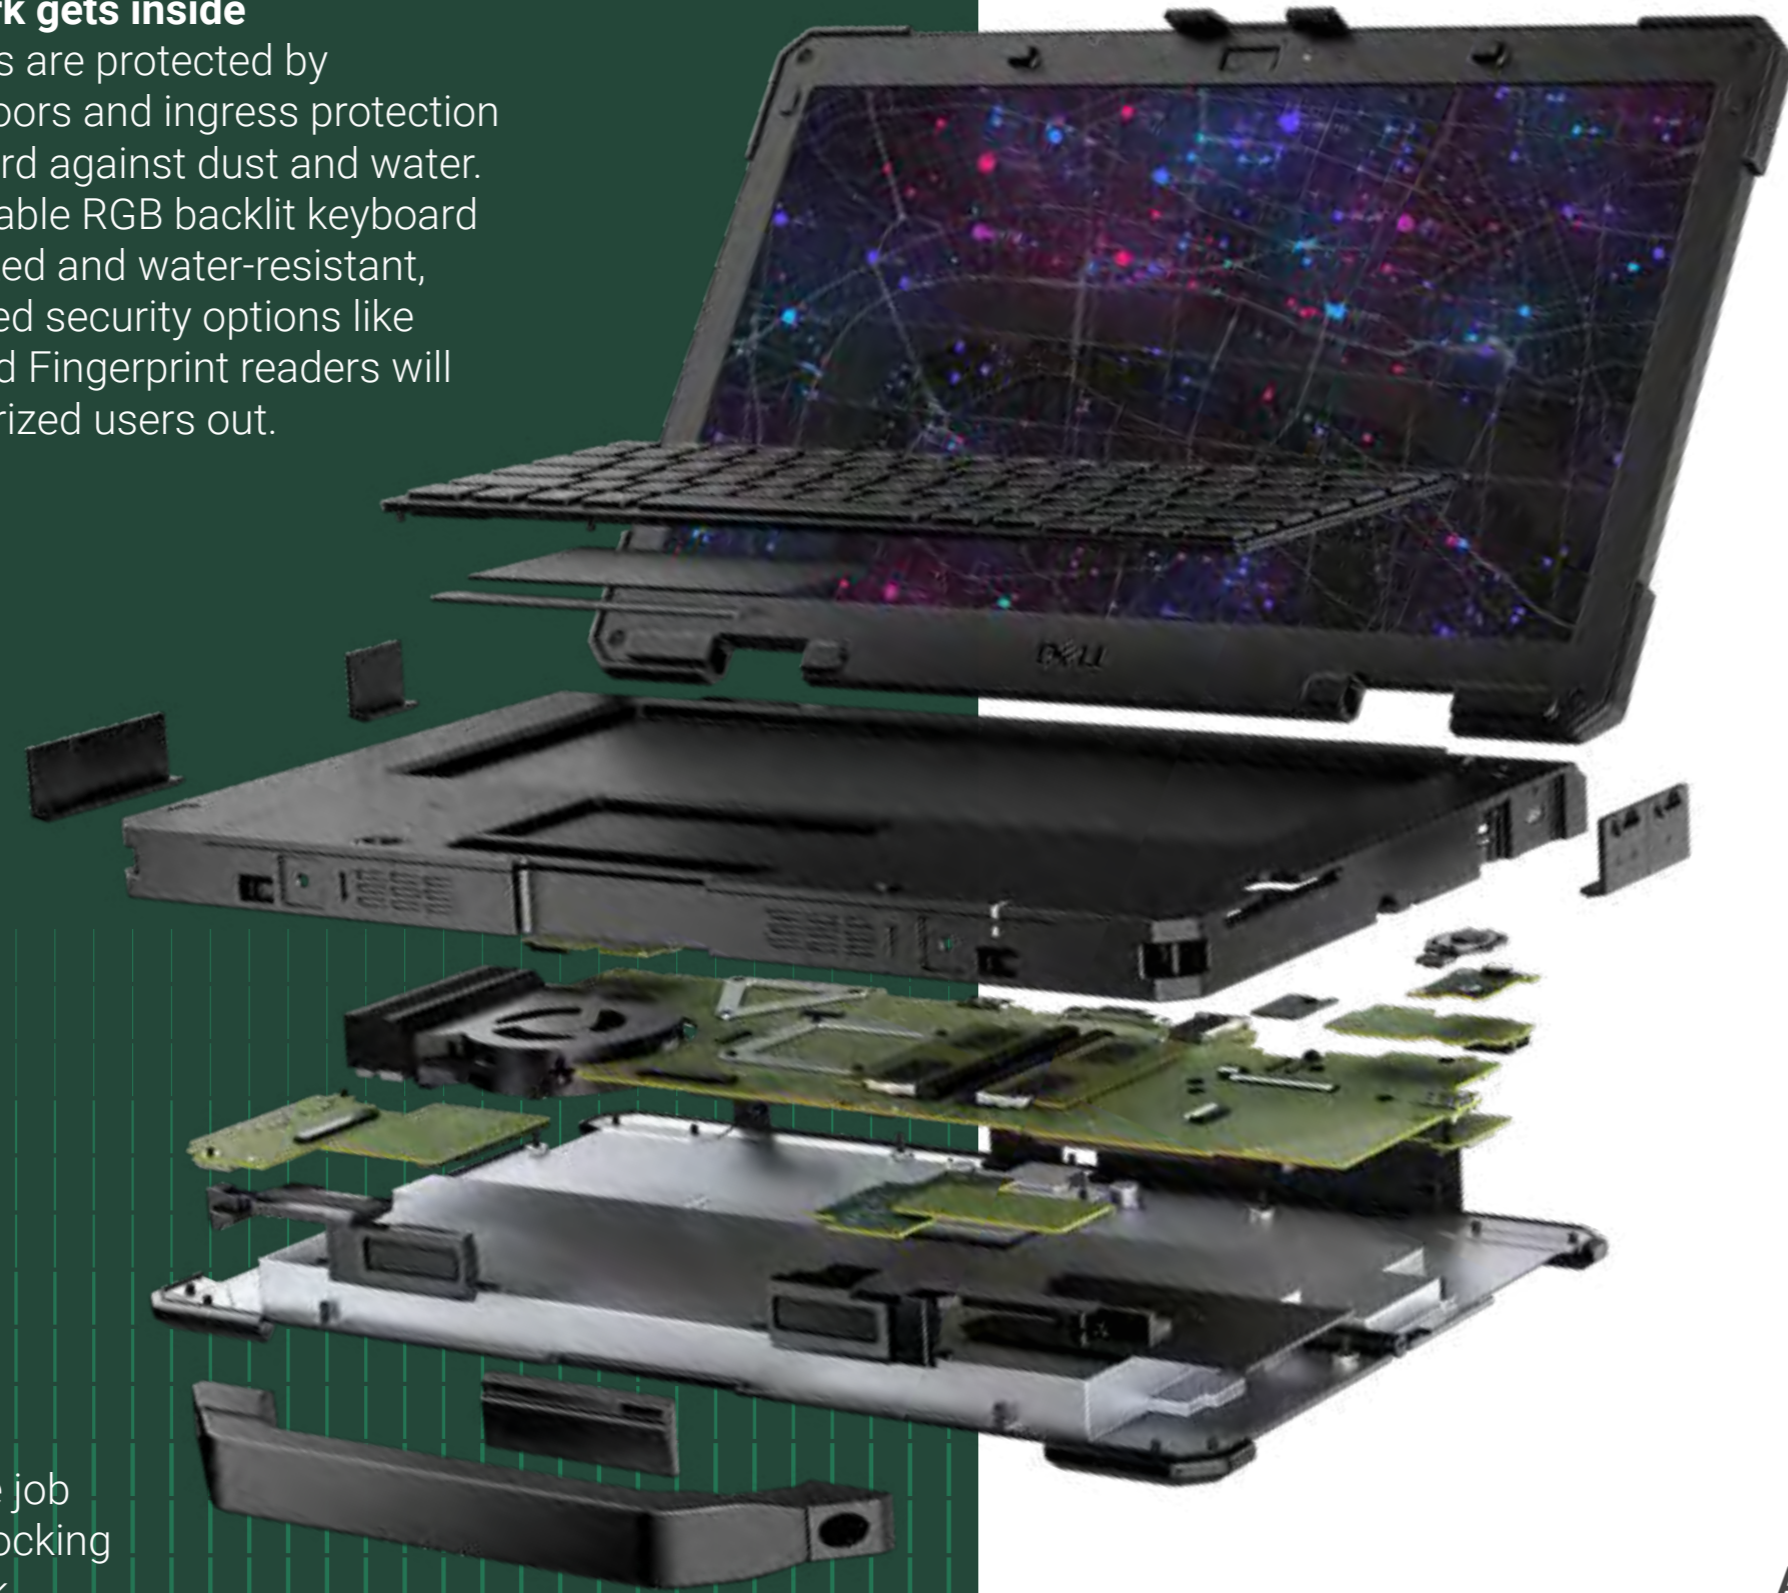

Take your Rugged notebook into harsh environments with a optional flexible, high performance handle.

All Day Power

Confidently stay to task all day with Dell Rugged dual hot swappable battery technology.

Dell Latitude 5430 Rugged Notebook

Dell Rugged powers your fleet's performance and security, while giving you flexible mobility solutions for every workspace.

Rock-solid reliability, security and manageability.

Works as hard as you do

To support your officers in the field and staff, the Dell Latitude Rugged 14" notebook is built to withstand shocks, drops and vibrations and thrives in extreme temperatures with QuadCool thermal management. Rugged performance powered by 11th Gen Intel® Core™ processors, up to 64GB of RAM, superior graphics powered by optional NVIDIA T500 GPU, mobile connectivity with 5G capability and Wifi 6E and dedicated GPS. Daylight viewability with up to 1100 nits of brightness, glove touch capable display along with the ability to dock or connect to high performance peripherals via USB-C Thunderbolt.

Rugged Desktop Docking

Maximize productivity when the job brings you back to the office. Docking provides peripheral and network connectivity as well as power to recharge your laptop.

Get a replacement stylus with 5 changeable tips for your rugged laptop screen.