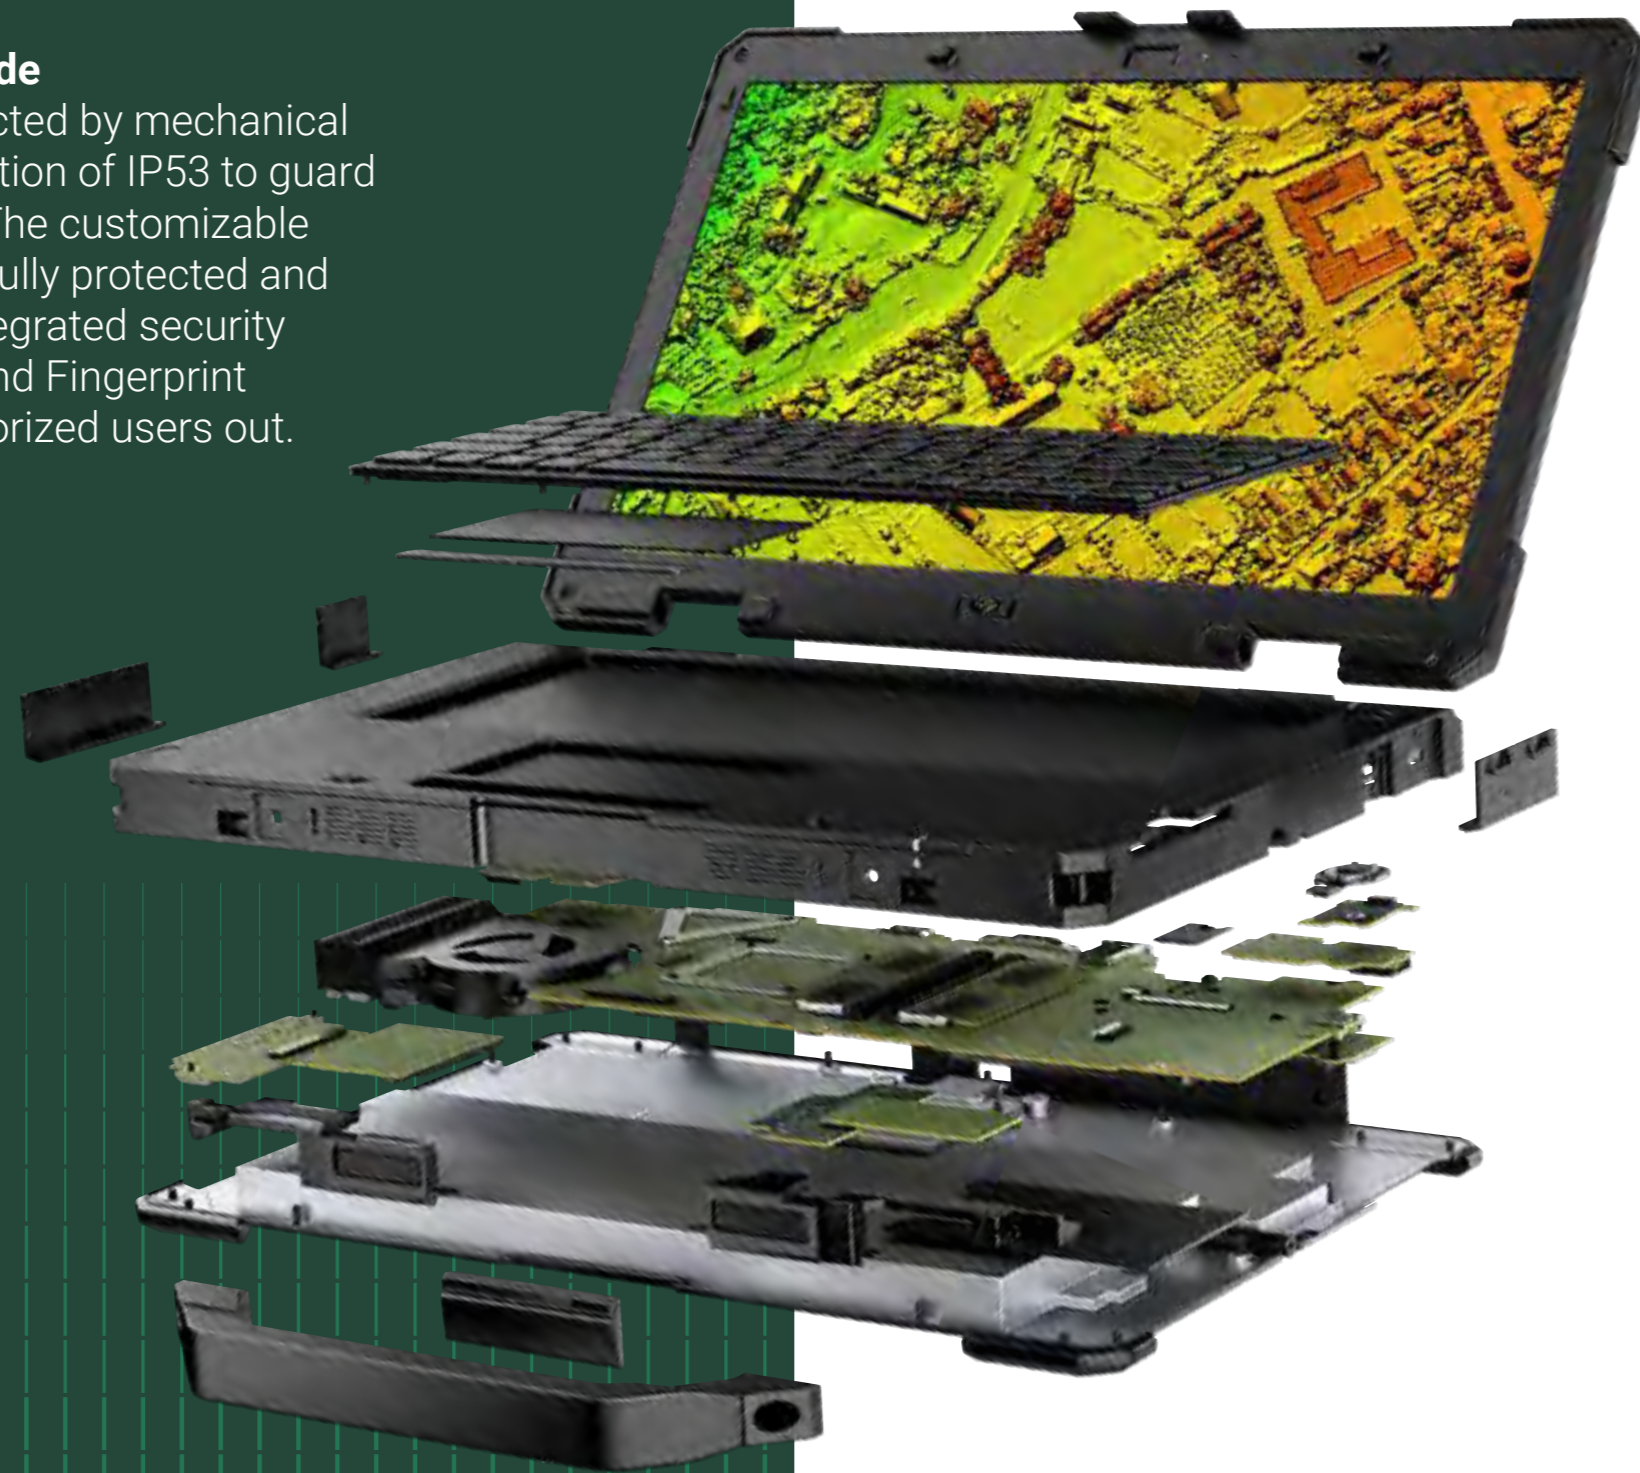

ACCESSORIES

Only your work gets inside

All entry points are protected by mechanical doors and ingress protection of IP53 to guard against dust and water. The customizable RGB backlit keyboard is fully protected and water-resistant, while integrated security options like Smartcard and Fingerprint readers will keep unauthorized users out.