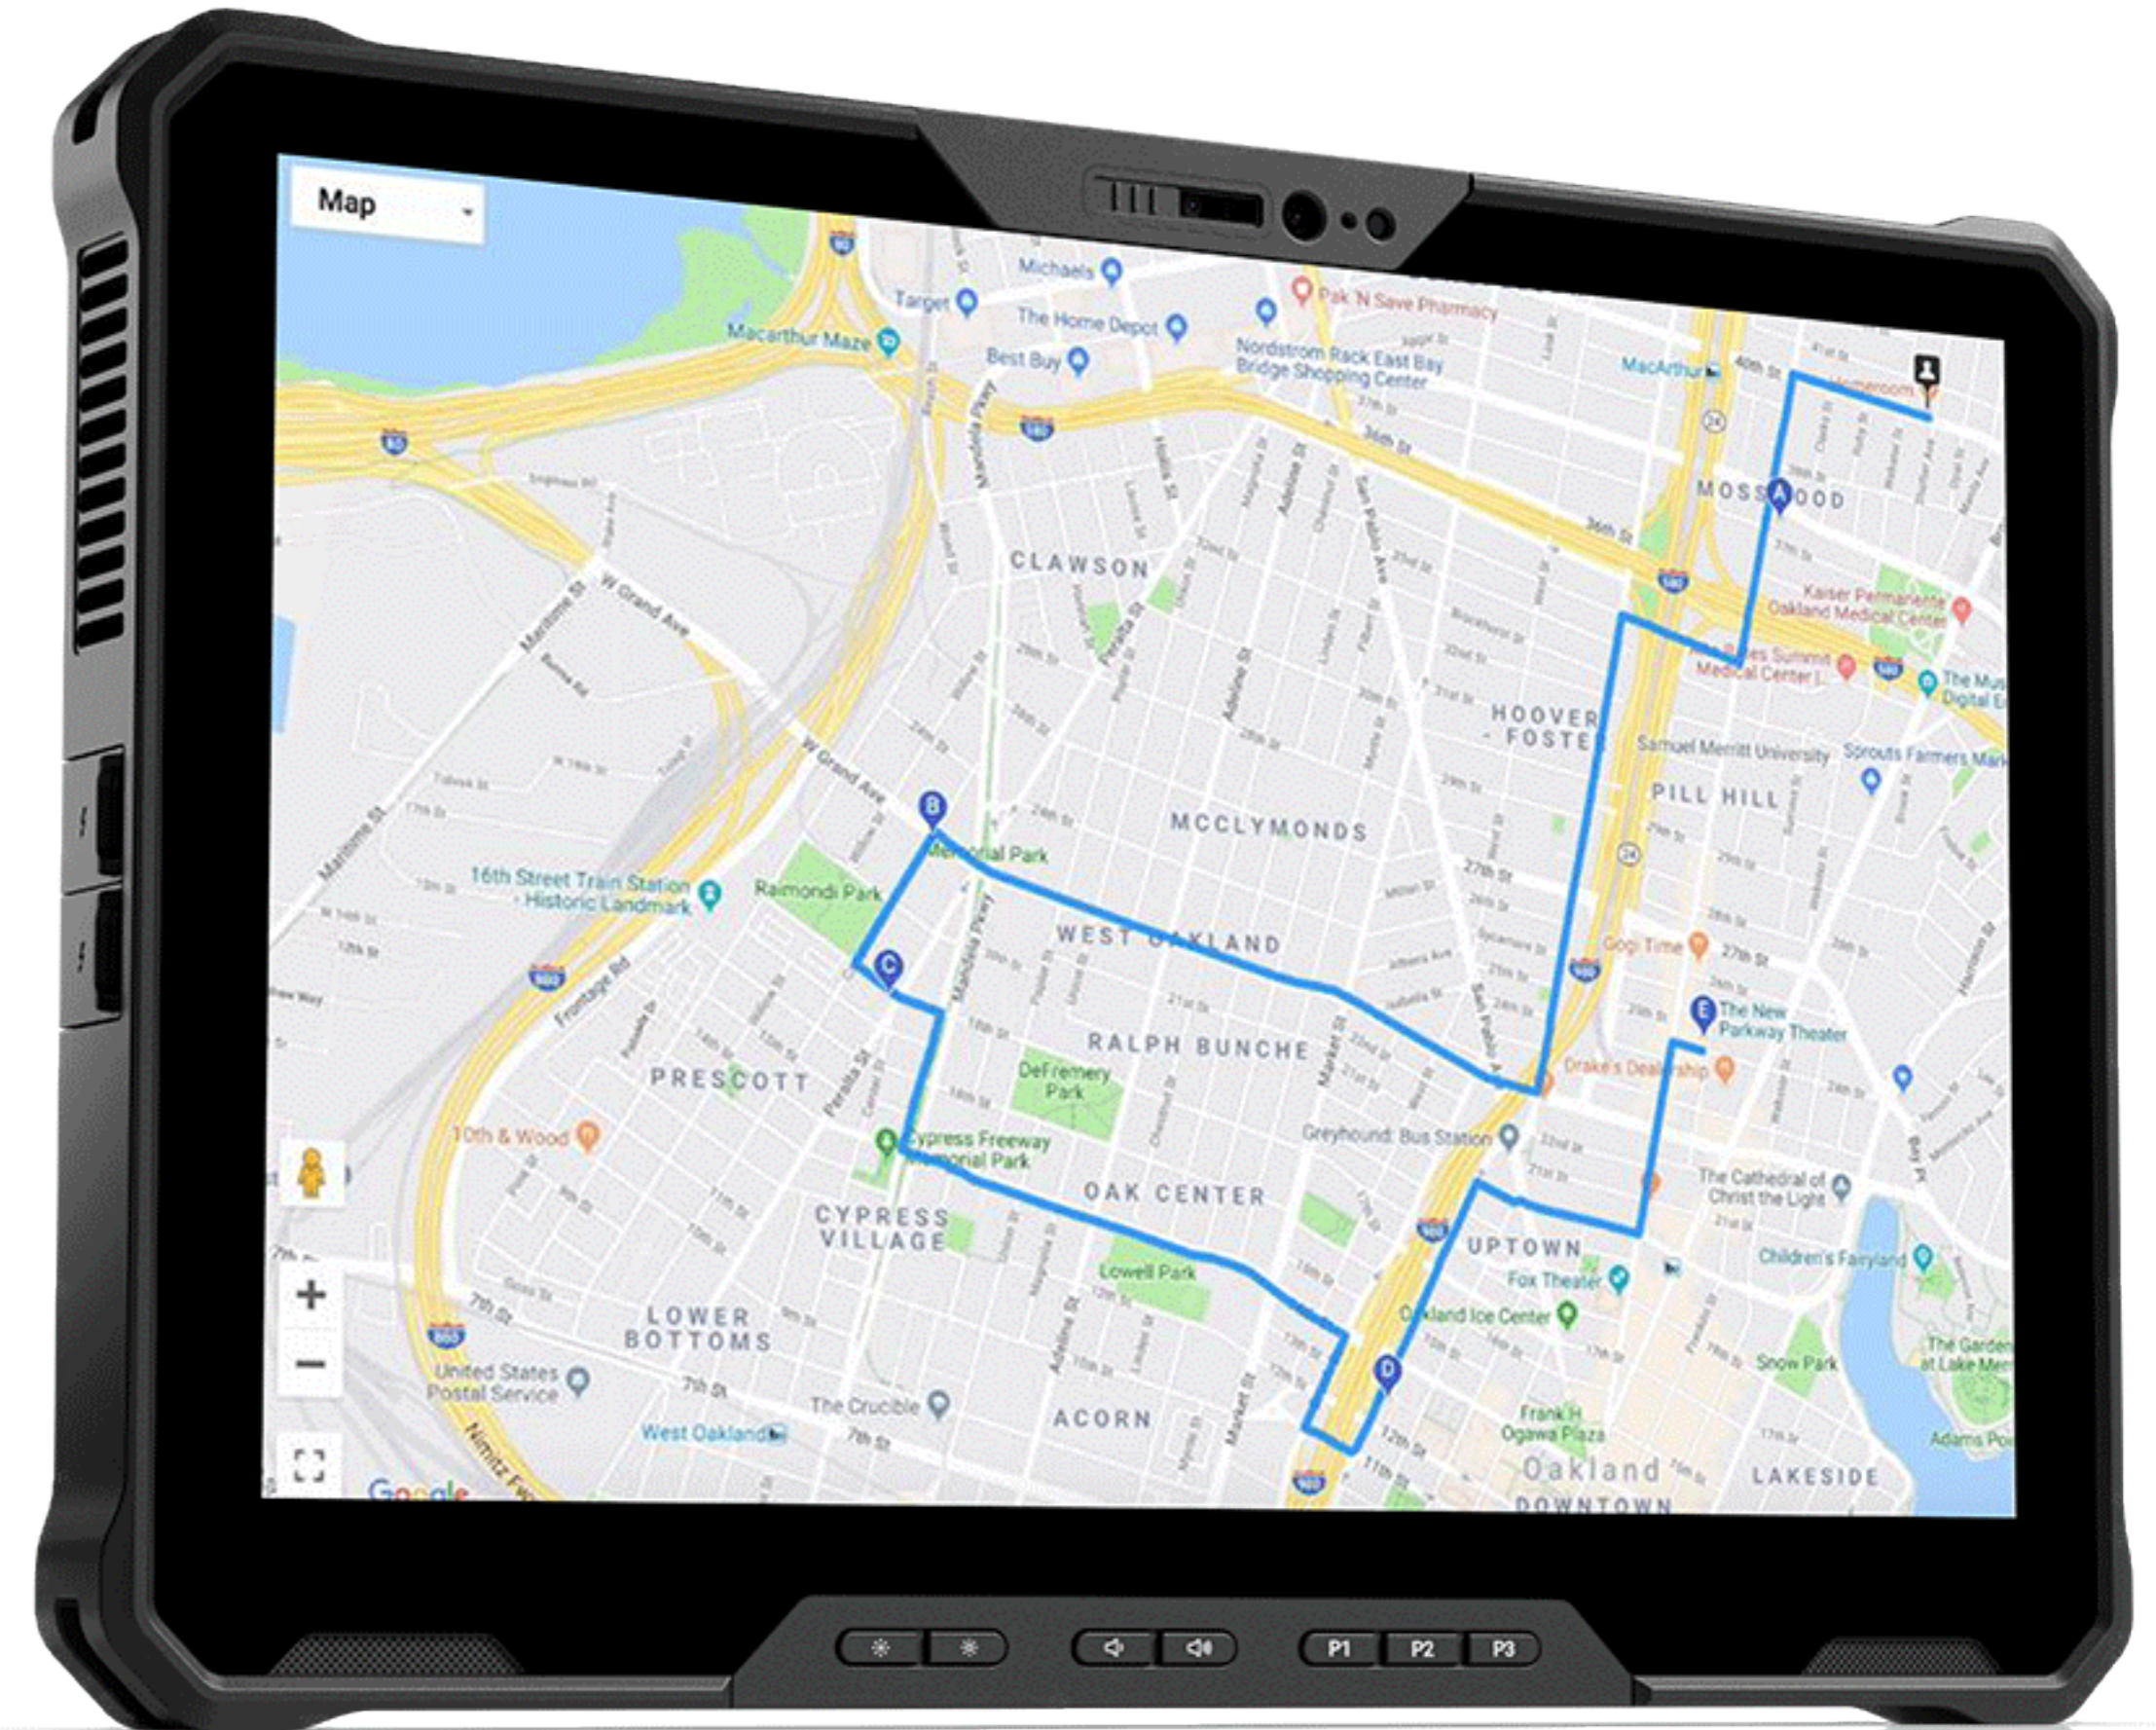

Dell Latitude 7230 Rugged Extreme Tablet

Dell Rugged can help when delivering a product or service is your main objective. On-time arrivals/deliveries ensure success and profitability for you and your business.

Rock-solid reliability, security and manageability in a lightweight powerful package.

Take mobility to the extreme

Easier to carry: A tablet built to lighten your load on the job weighing in at only 2.78 lbs (1.26Kg). With optional straps, handles and docking solutions we can deliver maximum mobility to keep up with you.

Work Anywhere: Get routing instructions to your call for service or where to drop your customers delivery easily. While on site connect to the office to get installation or repair instructions and document findings with ease whether it is in a wet basement or a bright, sunny, hot roof.

Steadfast connection: Optimized mobile connectivity with 5G capability, high performing Wi-Fi 6E and dedicated GPS keeps you connected at the most critical moments, wherever your job takes you.

Performance where you need it: Featuring the latest 12th Gen Intel® Core™ processors to power through the day.