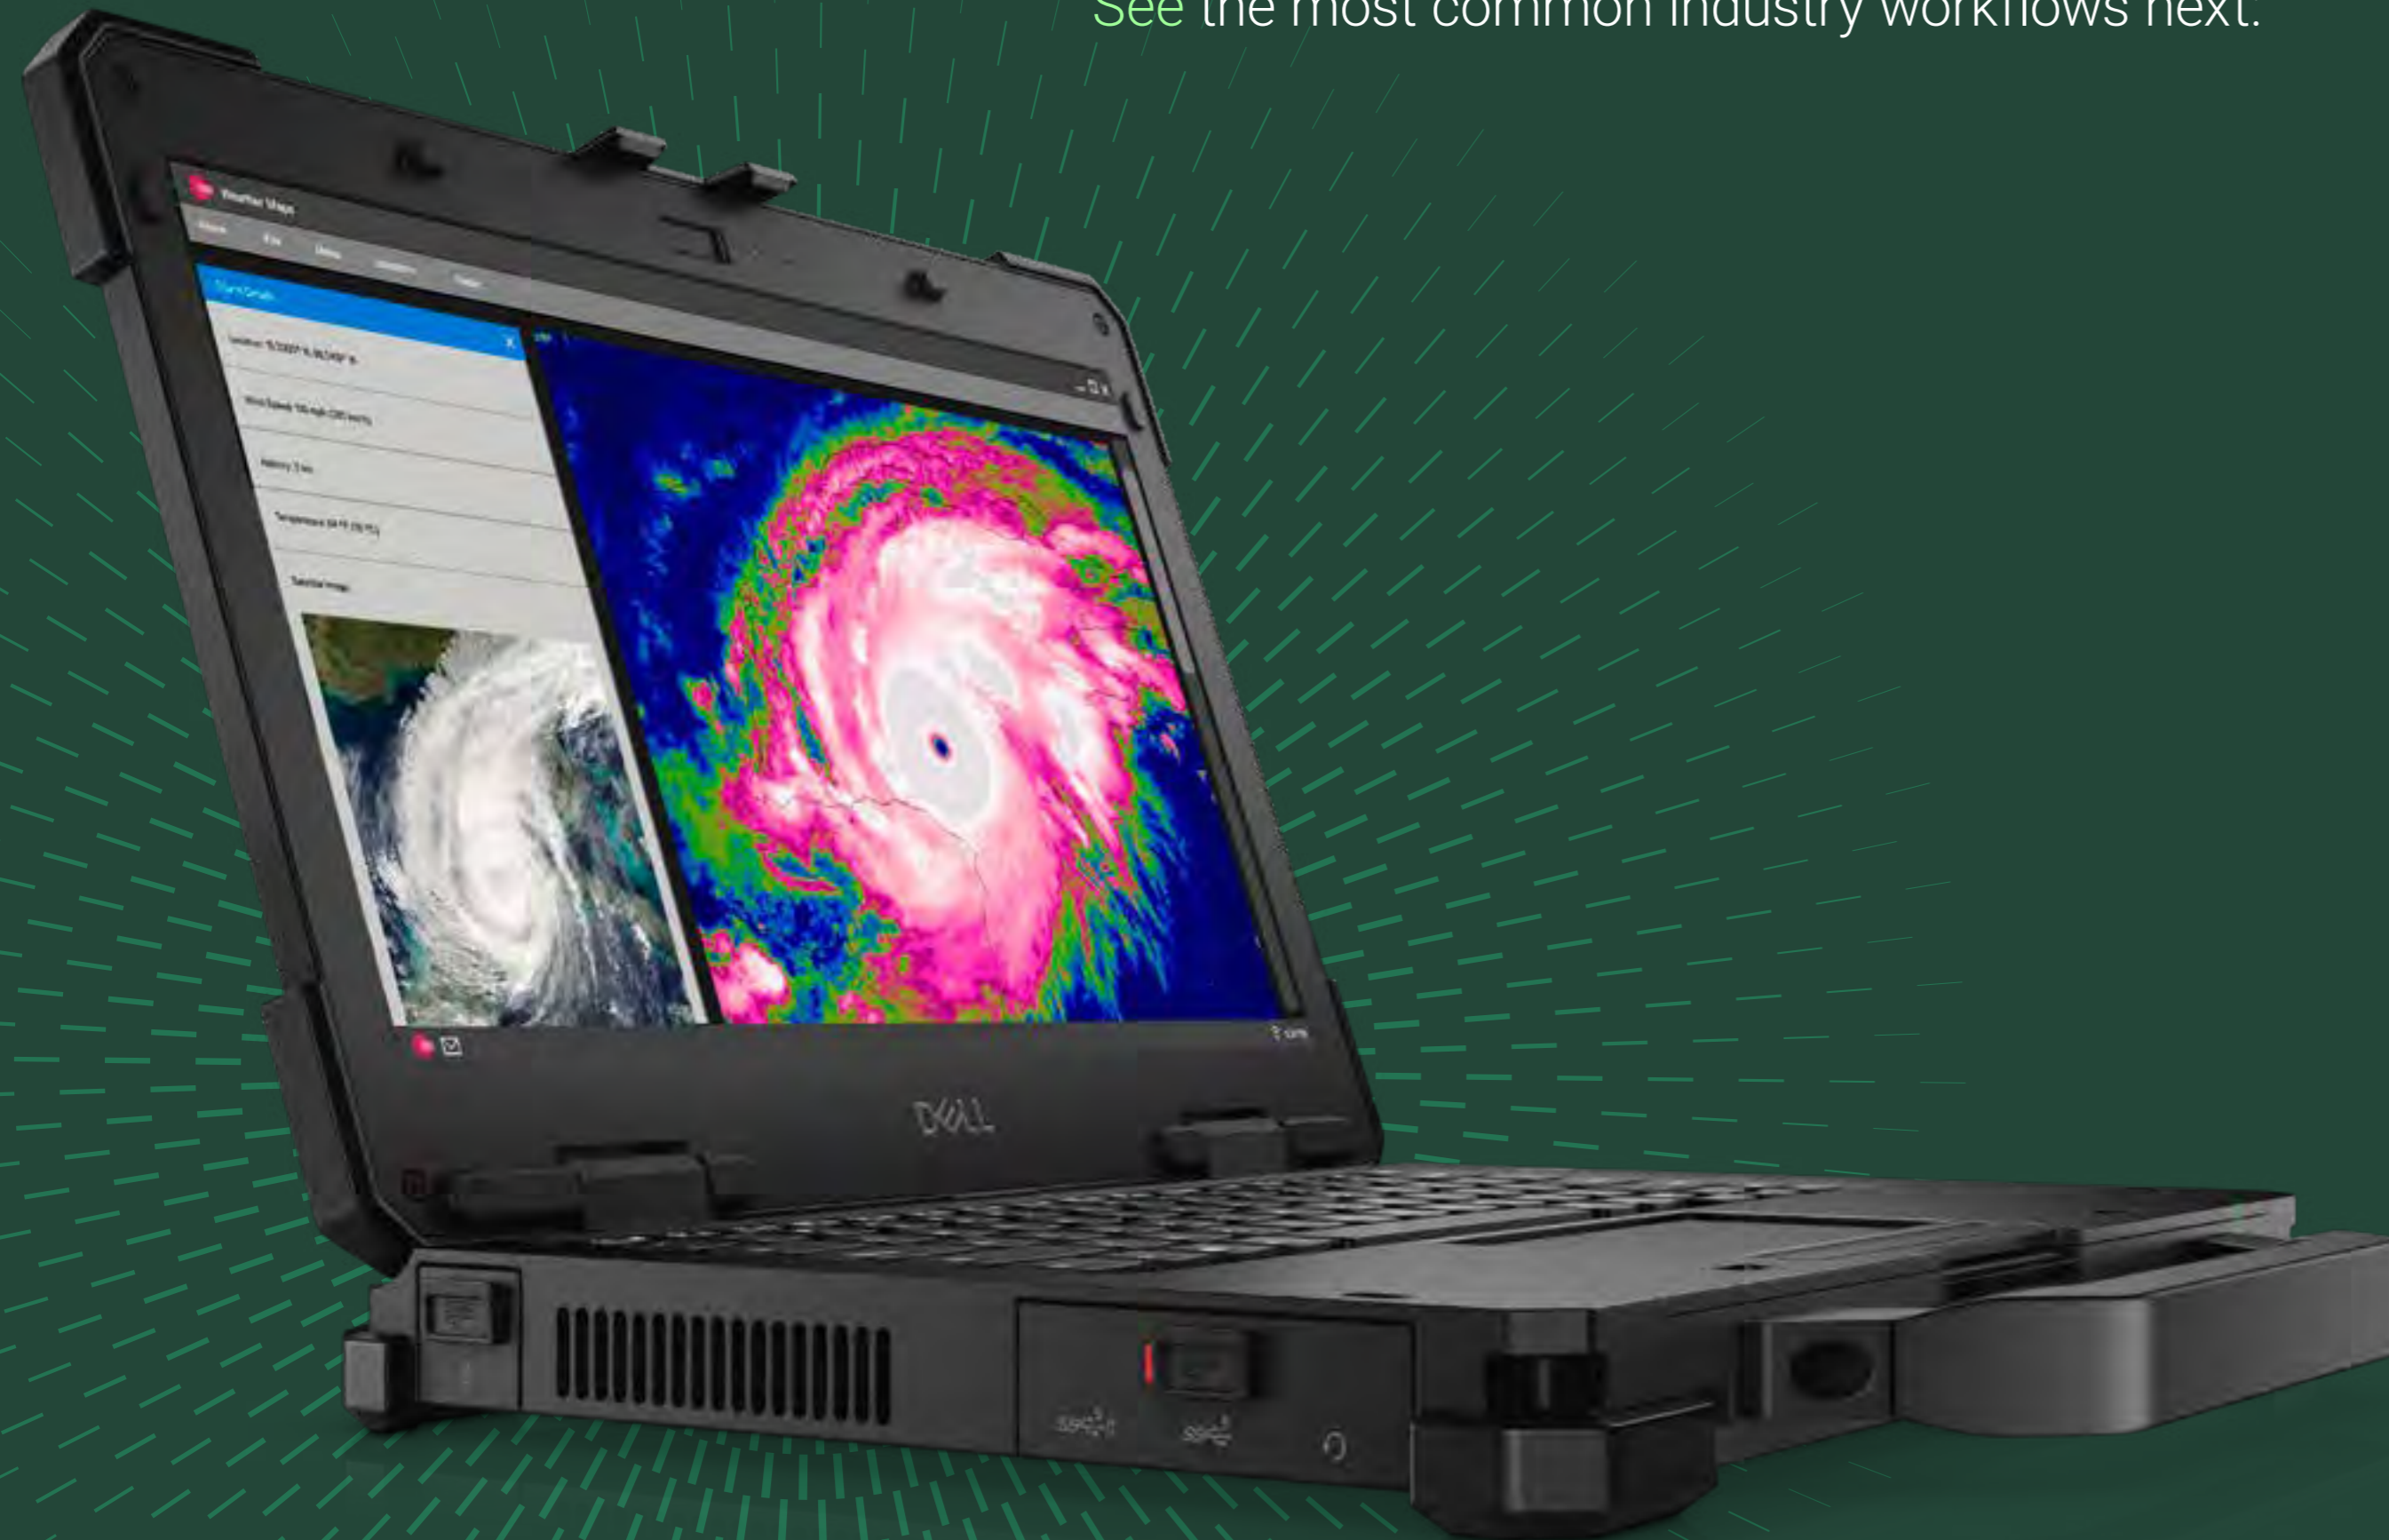

Engineered by you.

Your work takes you to some of the world's most extreme conditions, and you pushed us to create the world's most rugged PCs. We accompanied you to the harshest environments to become stronger than ever before and have proved our worth by developing models with the rugged durability to stand up to any challenge. Because when everything on our machines is created with purpose, you can better achieve your own.

See the most common industry workflows next:

Manufacturing
[Find Out More](#)