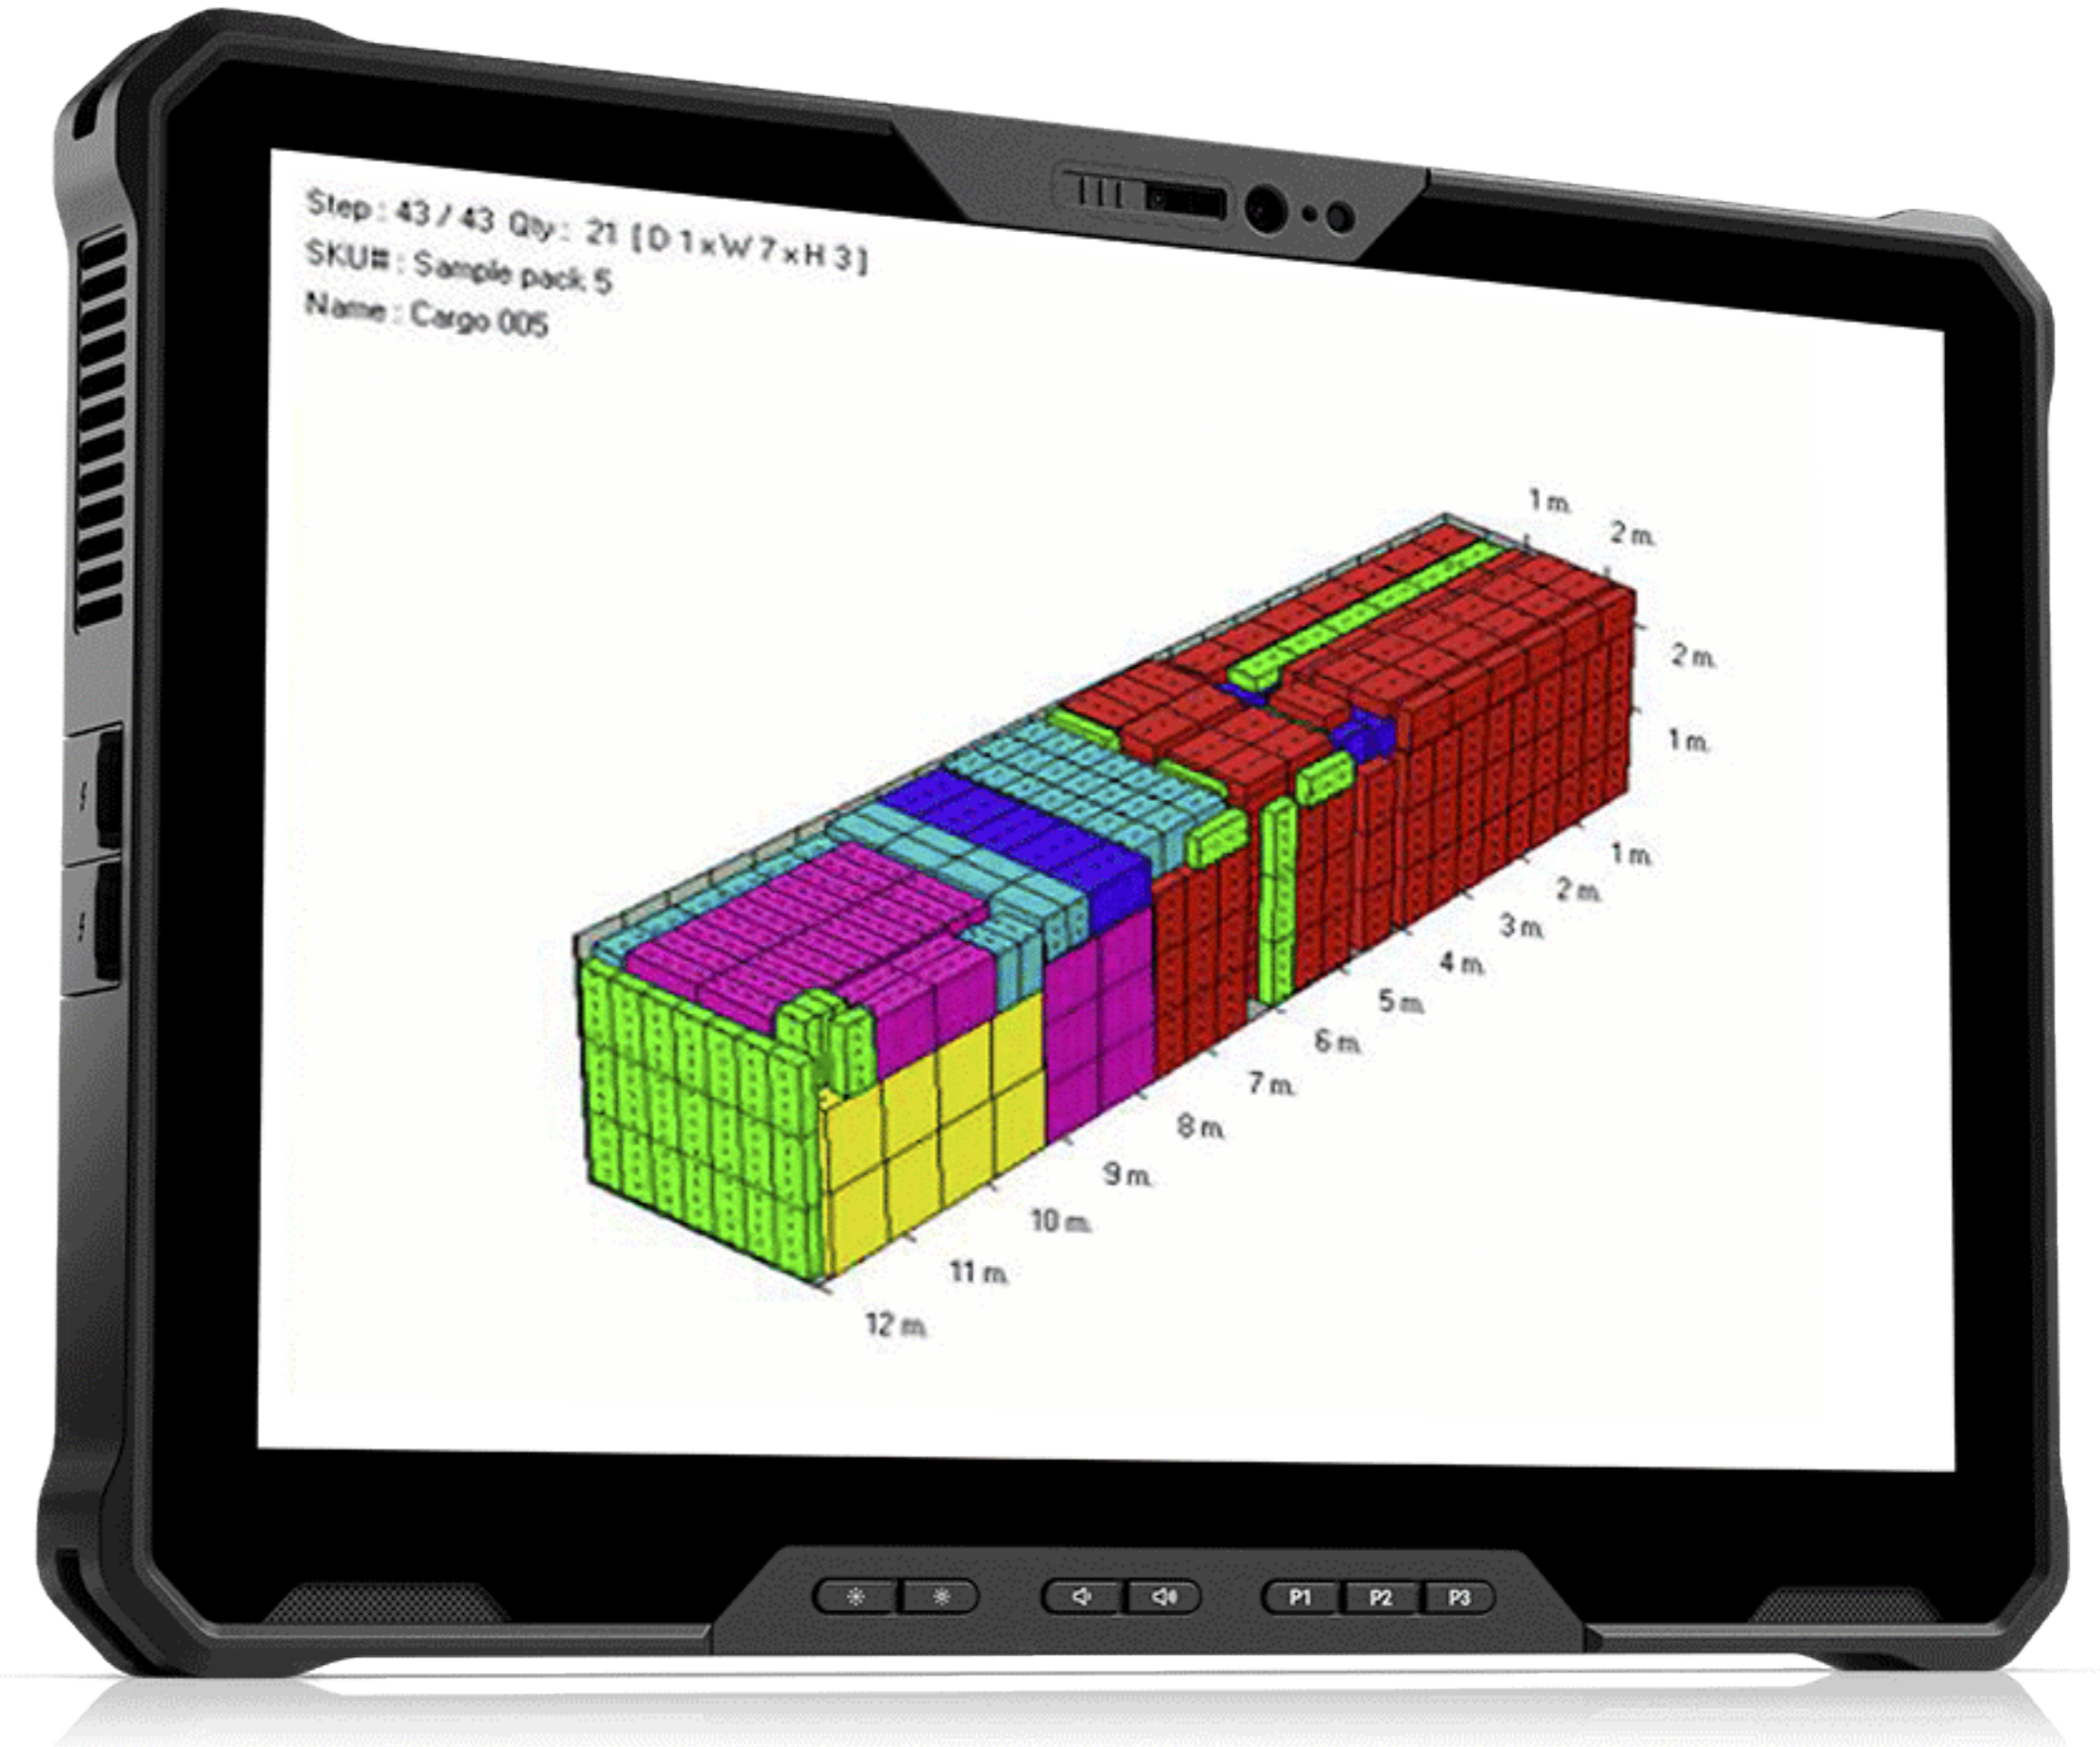

Dell Latitude 7230 Rugged Extreme Tablet

Dell Rugged can help whether you are moving people or product. On-time arrivals/deliveries ensure success and profitability for you and your business.

Rock-solid reliability, security and manageability in a lightweight powerful package.

Take mobility to the extreme

Easier to carry: A tablet built to lighten your load on the job weighing in at only 2.78 lbs (1.26Kg). With optional straps, handles and docking solutions we can deliver maximum mobility to keep up with you.

Work Anywhere: Whether you are tracking goods in a warehouse or docks at the port, your customers luggage, or parts to service and keep everything moving, it becomes easy with a Rugged tablet equipped with an integrated barcode scanner. Secure the tablet to any mobile equipment with vehicle docking solutions.

Steadfast connection: Optimized mobile connectivity with 5G capability, high performing Wi-Fi 6E and dedicated GPS keeps you connected at the most critical moments, wherever your job takes you.

Performance where you need it: Featuring the latest 12th Gen Intel® Core™ processors to power through the day.