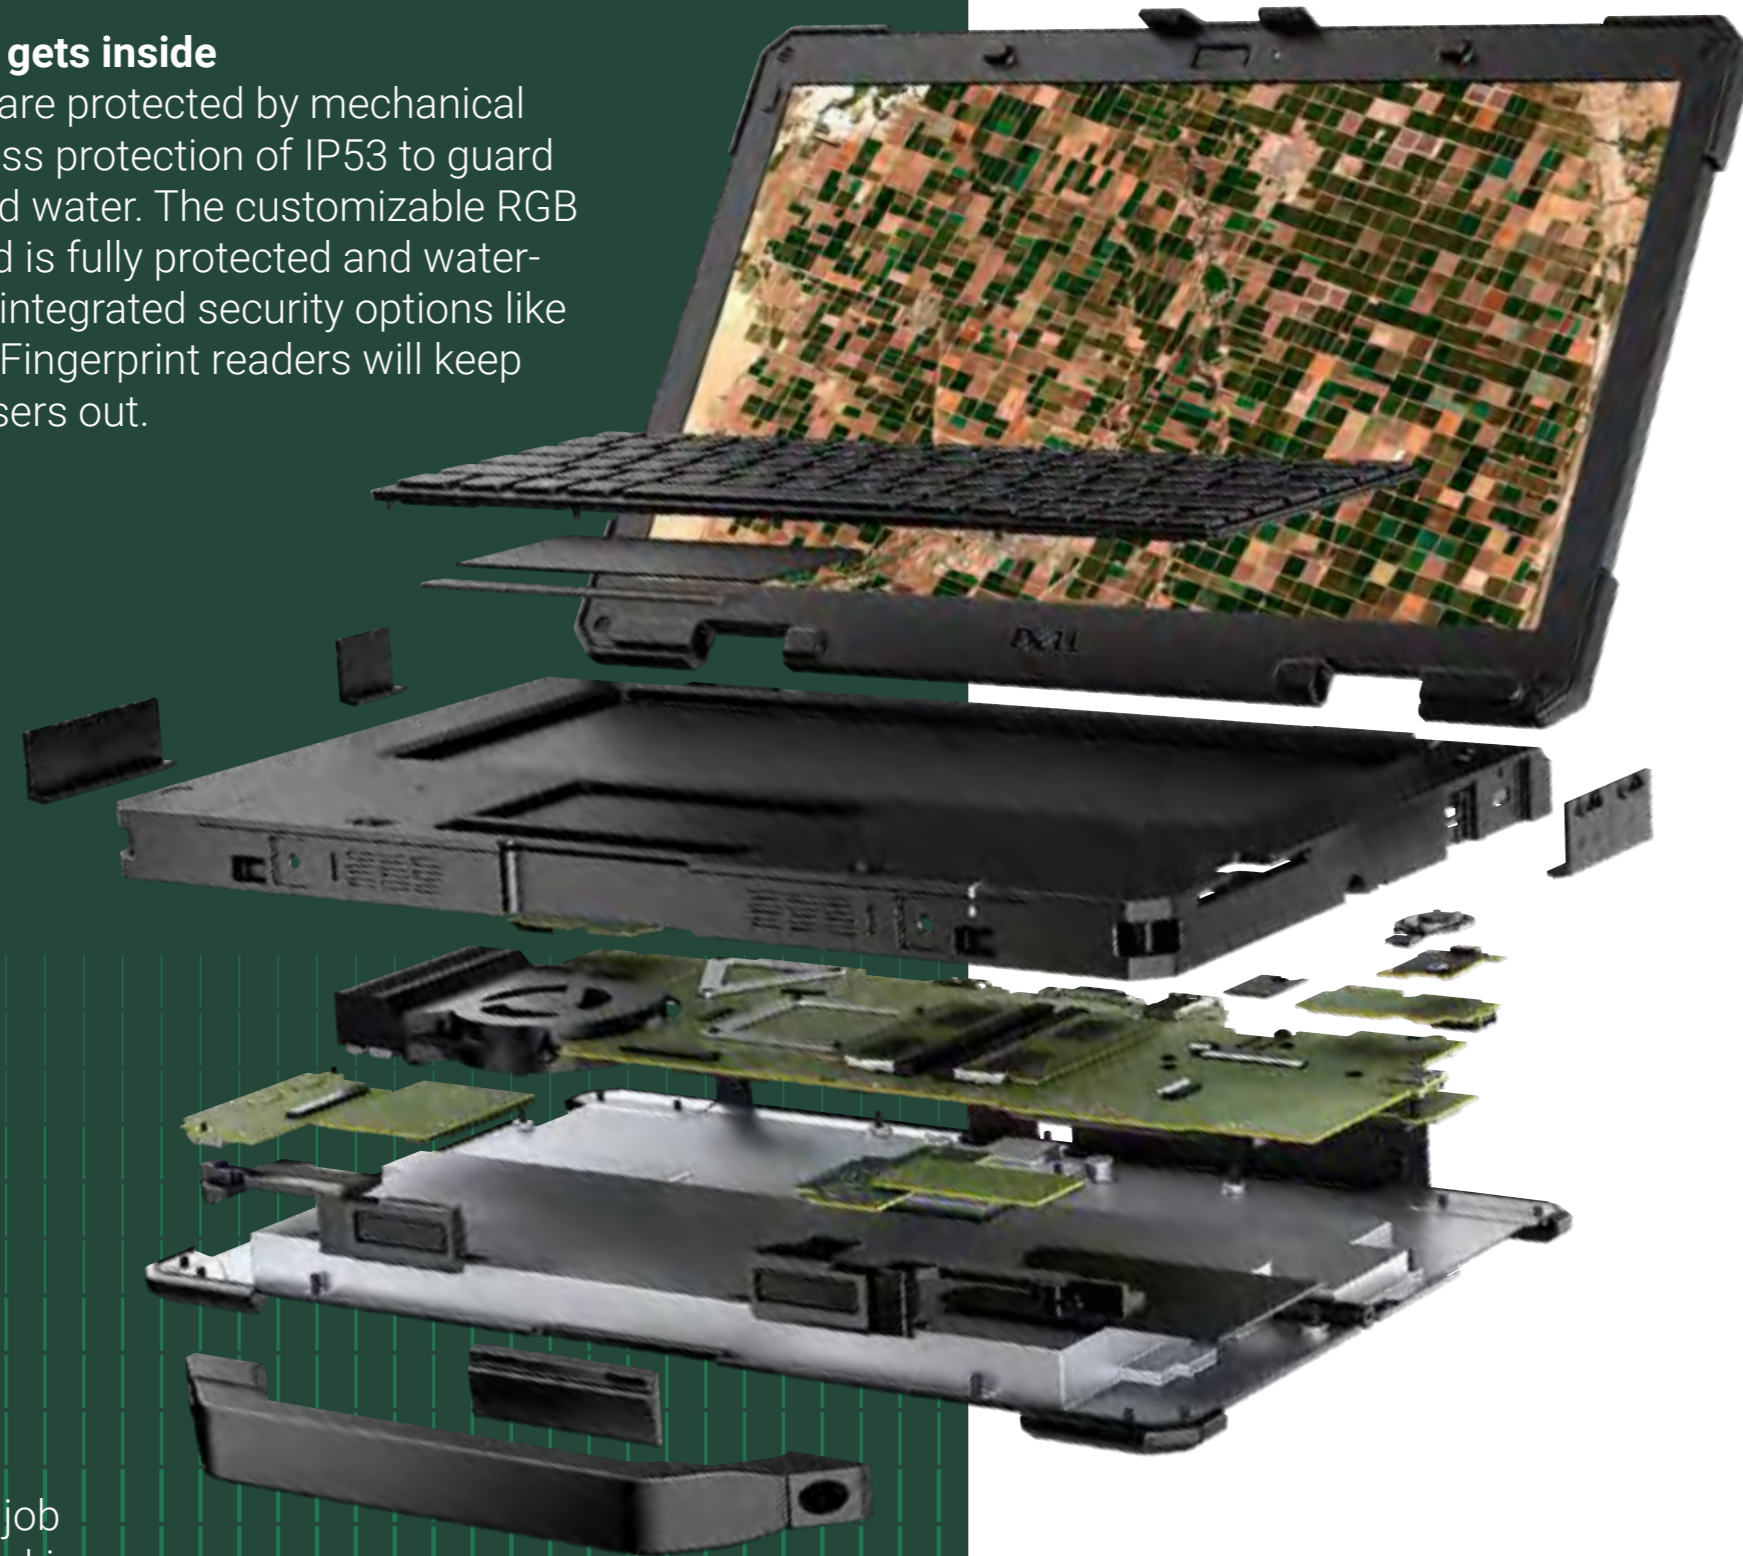

Take your Rugged notebook into harsh environments with a optional flexible, high performance handle.

All Day Power

Confidently stay to task all day with Dell Rugged dual hot swappable battery technology.

Works as hard as you do

Whether supporting the warfighter from the homeland or a tent in theater, the latest 14" rugged notebook is built to withstand drops, vibrations and thrives in extreme temperatures with QuadCool thermal management. Optional professional graphics from NIVIDA provide the GPU power you need to support operations down range or at your installation.

ACCESSORIES

Only your work gets inside

All entry points are protected by mechanical doors and ingress protection of IP53 to guard against dust and water. The customizable RGB backlit keyboard is fully protected and water-resistant, while integrated security options like Smartcard and Fingerprint readers will keep unauthorized users out.

Rugged Desktop Docking

Maximize productivity when the job brings you back to the office. Docking provides peripheral and network connectivity as well as power to recharge your laptop.

Get a replacement stylus