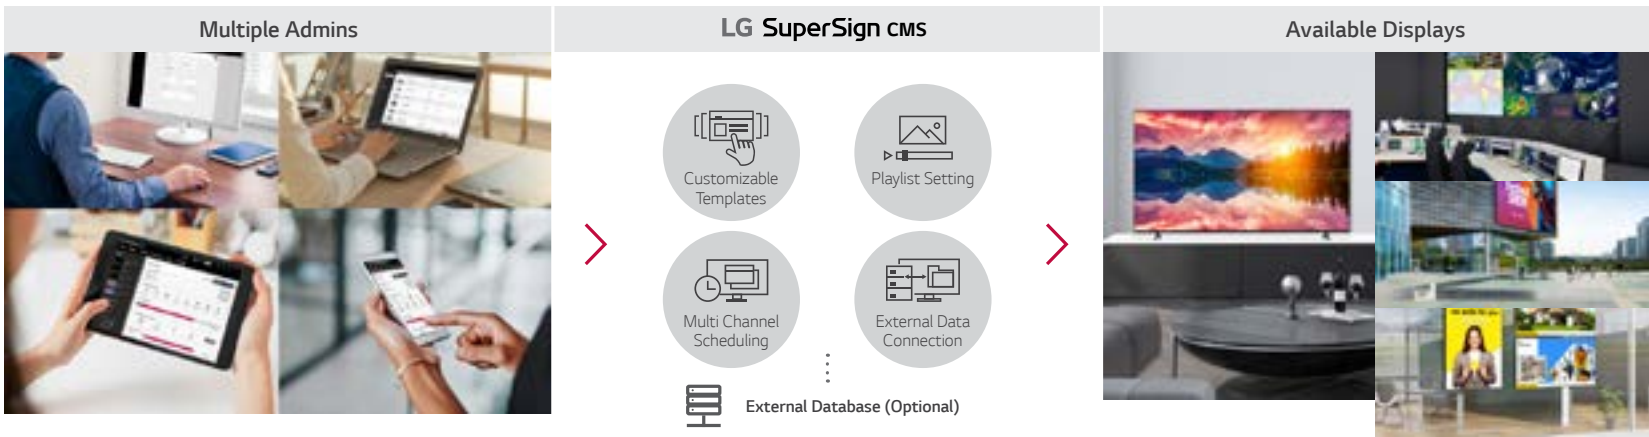

* 'LG Conventional' refers to LG UT640S series.

WIRELESS ACCESS POINT

UR640S series operates as a virtual router which can be an wireless access point for mobile devices.

EMBEDDED CONTENT & GROUP MANAGEMENT

The embedded Content and Group Management System allows you to edit and play content, schedule playlists and groups, and control signage via remote control, mouse and mobile phone without the use of separate PC or software.

LG's SIMPLE ADVERTISEMENT HELPER, PROMOTA

Using LG's Promota* mobile application, you can easily create your own display contents. With Promota, you can add text and images to create an online profile for your business as well as deliver information such as event news, seasonal menus, promotions, and even more to your customers while leveraging easy-to-use templates relevant to your industry.

* LG Promota can be downloaded from the App Store and Google Play store.

VERSATILE CONTENT MANAGEMENT WITH LG SuperSign CMS

LG SuperSign CMS is integrated management program supporting creation and management of digital media and content deployment, optimized for LG signage. With its simple and intuitive menus and layout options, it enhances content creation, editing, scheduling and distribution. In addition, it supports multiple displays and accounts, is able to be linked to external databases, and allows server access from mobile devices.