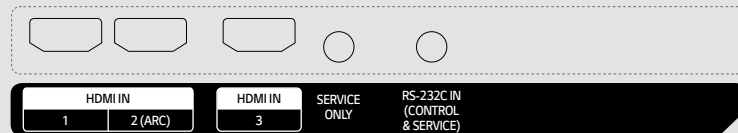

* Jack Panels may differ from the above image, so please contact LG sales team to verify before ordering.