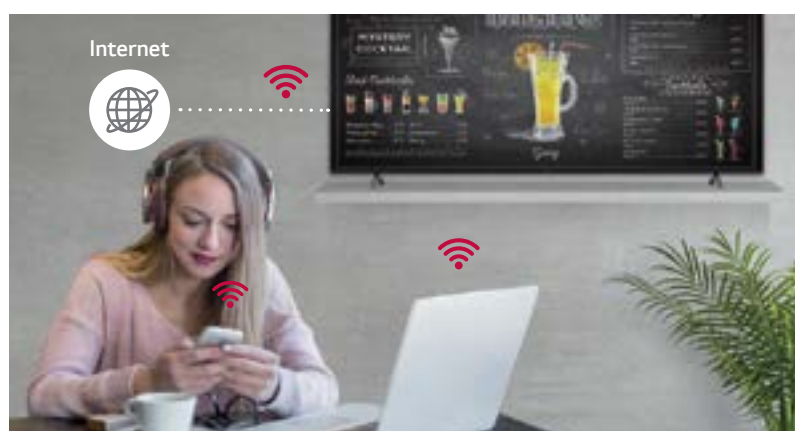

LG Solution Compatibility Promota App, LG ConnectedCare, LG SuperSign CMS, LG SuperSign Control

SUPERB PICTURE WITH ULTRA HD RESOLUTION

With the resolution that is 4 times higher than Full HD, this model makes the color and details of the contents more vivid and realistic. In addition, the LG IPS panel provides a clear view of the picture contents even at extremely wide viewing angles.

* 'LG Conventional' refers to LG UT640S series.

WIRELESS ACCESS POINT

UR640S series operates as a virtual router which can be an wireless access point for mobile devices.

EMBEDDED CONTENT & GROUP MANAGEMENT

The embedded Content and Group Management System allows you to edit and play content, schedule playlists and groups, and control signage via remote control, mouse and mobile phone without the use of separate PC or software.