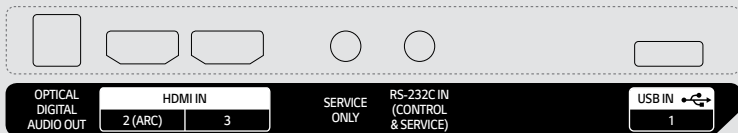

* The availability of the 'LG ConnectedCare' service differs by region is sold separately. Contact the LG sales representative in your region for more details.

CONNECTIVITY

86"

Rear

Side

75" / 65" / 55" / 50" / 43"