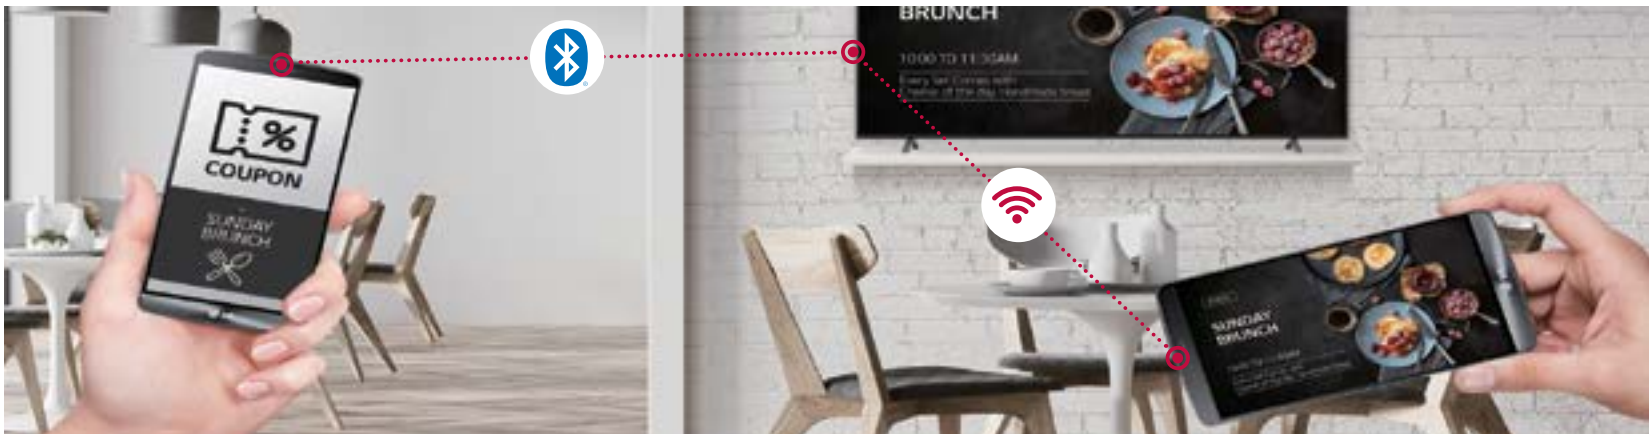

REAL-TIME PROMOTION

With Beacon and Bluetooth® Low Energy (BLE), shop managers can provide coupons and information in real-time.

CONTENT SHARING

Content Mirroring among devices is available on a same Wi-Fi network.