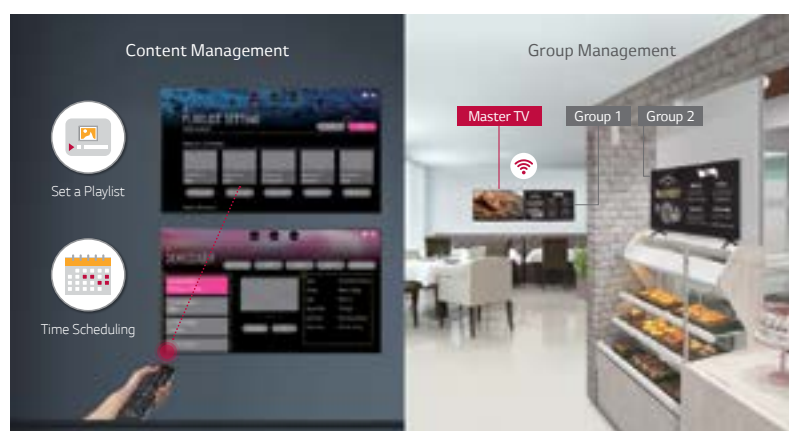

* 'LG Conventional' refers to LG UT640S series.

WIRELESS ACCESS POINT

UR640S series operates as a virtual router which can be an wireless access point for mobile devices.

EMBEDDED CONTENT & GROUP MANAGEMENT

The embedded Content and Group Management System allows you to edit and play content, schedule playlists and groups, and control signage via remote control, mouse and mobile phone without the use of separate PC or software.