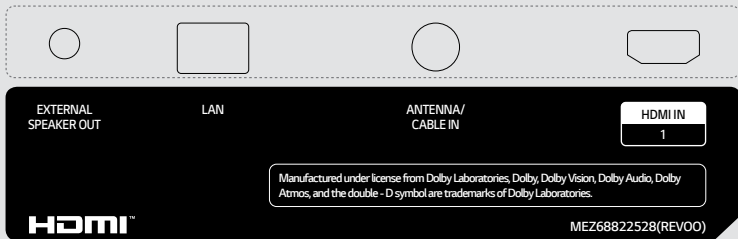

REAL-TIME LG ConnectedCare SERVICE

Maintenance is easy and fast with the optional LG ConnectedCare* service, a cloud service solution provided by LG. It remotely manages the status of displays in client workplaces for fault diagnosis and remote-control services, supporting the stable operation of clients' businesses.

* The availability of the 'LG ConnectedCare' service differs by region is sold separately. Contact the LG sales representative in your region for more details.

CONNECTIVITY

86"

Rear

Side

75" / 65" / 55" / 50" / 43"