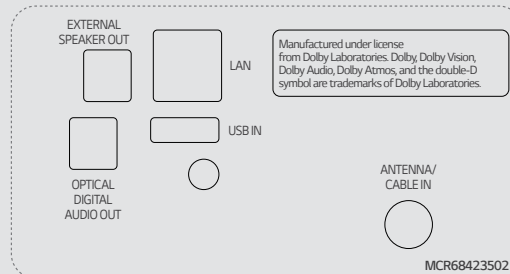

75" / 65" / 55" / 50" / 43"

Rear

Side