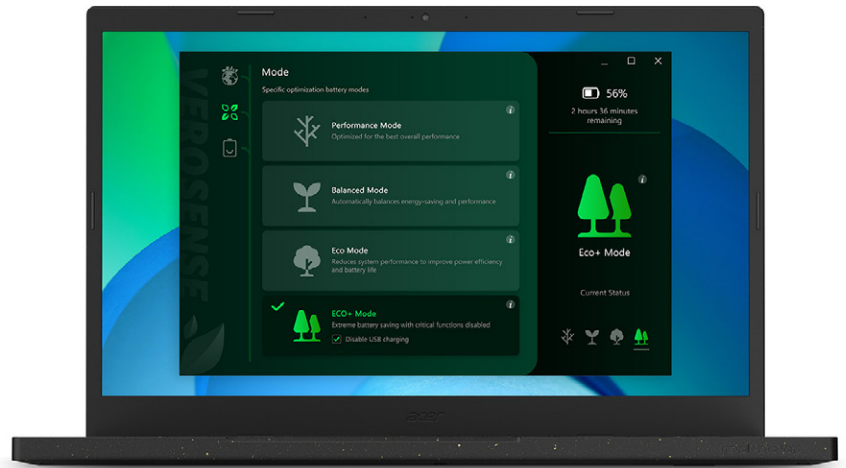

Acer TrueHarmony™ combines high-quality speakers, advanced materials, unique design, and a high-resolution equalizer. The Acer TrueHarmony™ speakers are built with special compounds to increase strength and flexibility, and deliver more realistic sound reproduction. The speaker magnet produces a high magnetic flux, while the system also divides sound between the speakers to deliver optimal power volume.

Even the design of the Acer TrueHarmony™ speakers adds to the sound. Each speaker is set within a vented design case, creating an airflow loop for better inflection and wider range of bass. Finally, a high-resolution equalizer adjusts reflection and diffraction to direct and deliver optimal quality sound waves.

The TravelMate Vero is easy on the eyes as well as the ears. The device's narrow bezels provide workers will a full view of the 15.6" FHD IPS display. The TravelMate Vero provides a solid connection with Wi-Fi 6. For any peripheral devices, workers have their choice of a USB 3.2 Type-C port and three USB 3.2 Gen 1 Type-A ports, and one of those ports supports power-off charging if needed.

Workers can also count on longer battery life and energy efficiency with the VeroSense™ smart battery management app. This helps reduce system requirements to improve power efficiency and battery life. It can automatically balance energy saving and performance, depending on usage patterns.