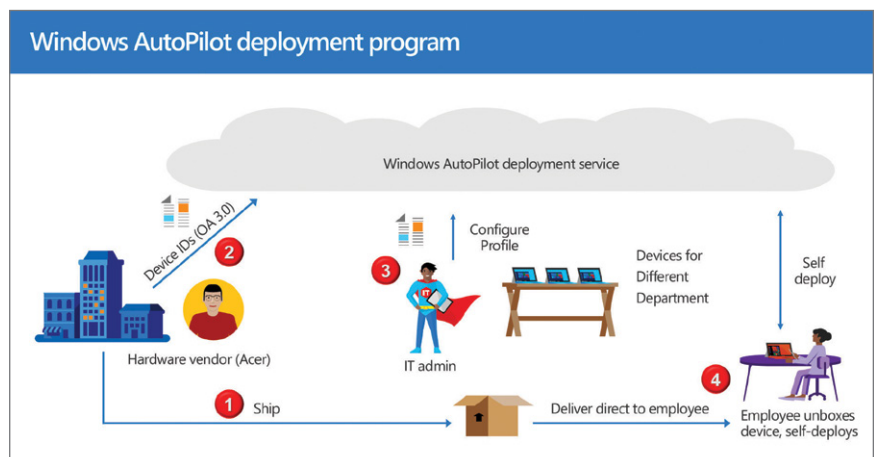

For advanced security features, the TravelMate Vero is equipped with discrete Trusted Protection Module (TPM) and Kensington lock for enterprise-level security and manageability. TPM is hardware-based encryption and decryption that helps protection validation credentials. Microsoft Windows 11, which comes pre-loaded on the TravelMate Vero, makes extensive use of TPM.

The broad range of the TravelMate Vero's access controls also protect corporate data from prying eyes with the Acer ProShield Plus, which secures any TravelMate device from unauthorized access and intrusion. It also supports all the biometric authentication features provided by Windows, including Windows Hello.

*TravelMate Vero supports Windows Autopilot, a collection of several technologies that help IT staff remotely set up and pre-configure new devices.*

The Acer ProShield suite of security tools helps manage security applications and add additional protective layers. Acer ProShield integrates security and management features into a single console and with hardware-based security, such as TPM. Additional ProShield functions let workers create encrypted personal secure drives, add boot and login security with advanced facial recognition, and manage credentials.

### Automated Autopilot Management

The TravelMate Vero also supports Windows Autopilot, a collection of several technologies that help IT staff remotely set up and pre-configure new devices. Using cloud-based services, Windows Autopilot helps IT configure and manage devices remotely. Users are not required to be physically present with their devices.