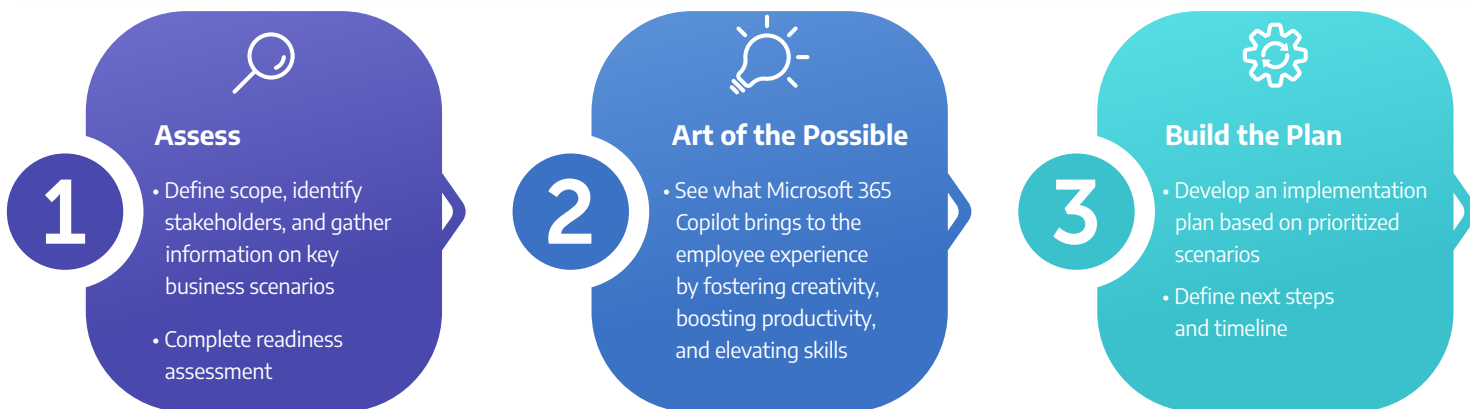

MICROSOFT 365 COPILOT WORKSHOP

In the fast-paced and competitive landscape of today's business world, organizations want to tap into the capabilities of AI to boost their productivity, creativity, and innovation. Embracing AI necessitates meticulous planning—thorough preparation and a state of readiness—to guarantee success and return on investment. Microsoft 365 Copilot is no exception.

Embark on the initial stages of bringing AI into the workplace with Connection's Microsoft 365 Copilot Workshop. Designed as a three-phase engagement, our workshop helps you assess needs, prioritize Copilot scenarios, and define an actionable road map. It also offers insight into your readiness and uncovers optimization opportunities through targeted services that develop your data estate, analyze and augment access, and maximize security. Let Connection help prepare you for Copilot and achieve its full benefits and ROI.

Workshop Outcomes

- Discovery and documentation of your organization's current state for technology, architecture, and process
- Creation of a gap analysis with a roadmap to readiness
- Development of SOWs for the services you've chosen to help you prepare for Copilot implementation
- Delivery of a readiness assessment containing observations, recommendations, and a prioritized action plan