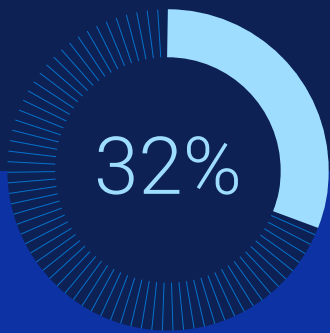

Get up to 18% in power savings²

Experience uninterrupted productivity with intelligent power and battery features, which help you save power when you set your PC to Quiet Mode³ on your thermal management settings — giving you up to 2.4 watts of power savings compared to default mode.

Advanced Charge keeps your PC batteries from overcharging when plugged into a direct power source, therefore extending the life and health of your PC battery.

Save energy costs by charging only during certain times of the day with **Peak Shift**.

Intelligent Battery Extender will help preserve battery runtime by making system adjustments when your battery is running low.