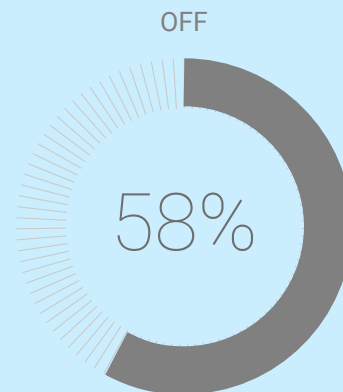

Power Optimization

Dell Latitude 9430

Charge up to 90% of your battery in just 1 hour
Reduced battery recharging times
Source: Principled Technologies