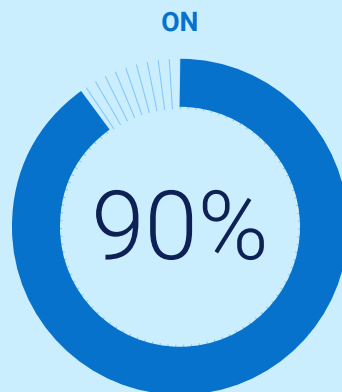

Power Optimization

Dell Latitude 9430

Charge up to 90% of your battery in just 1 hour
Reduced battery recharging times
Source: Principled Technologies