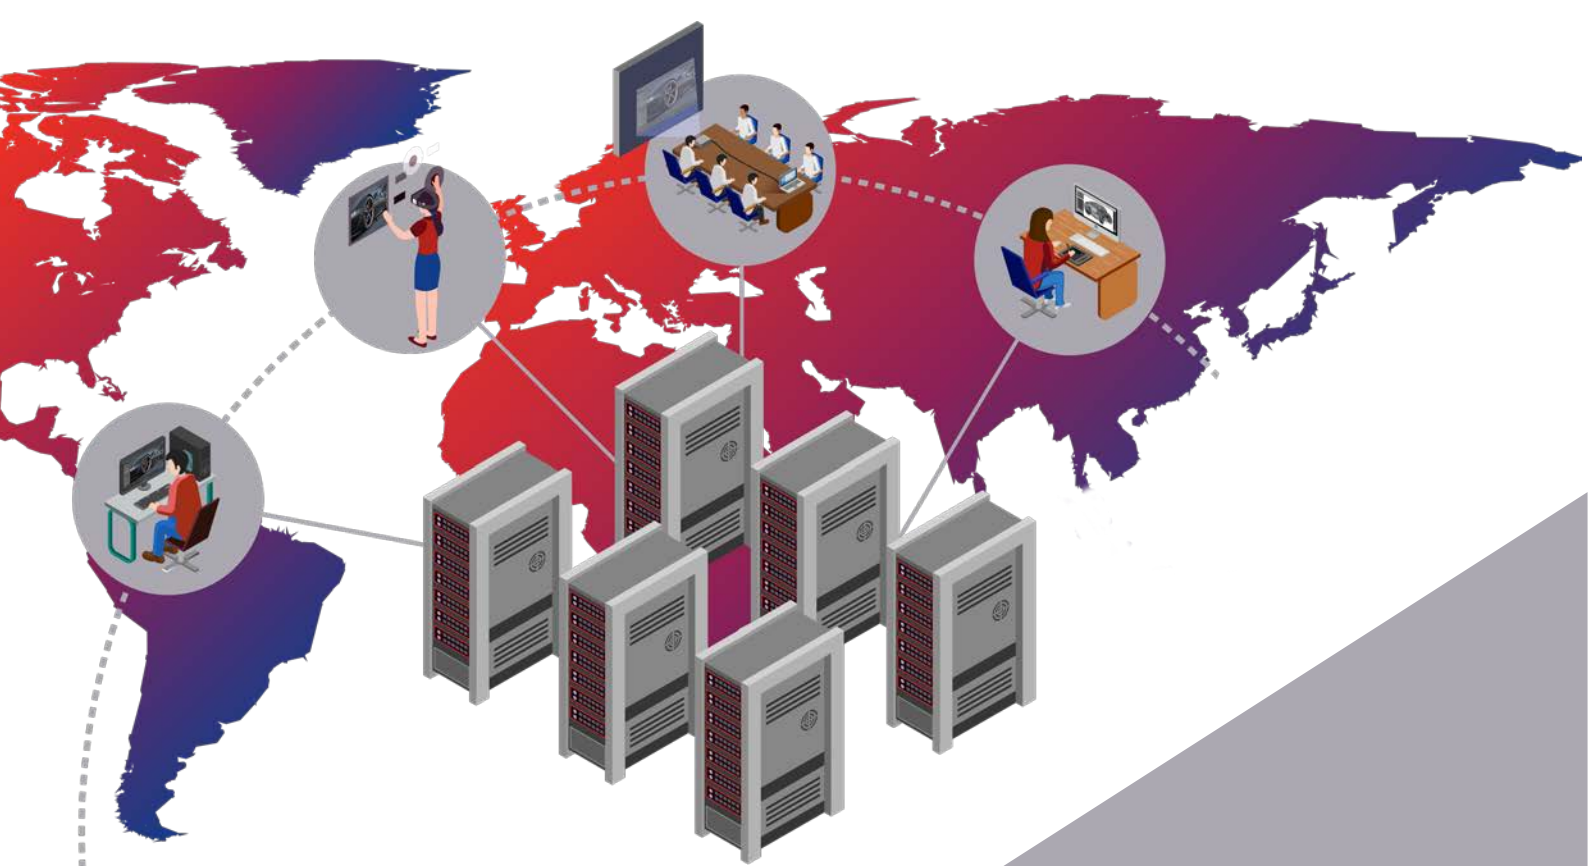

Ultimate Desktop to Data Center Flexibility

As data grows exponentially year after year, enterprises demand solutions that can keep up as workloads get more and more compute-intensive. And with the rising costs of servers and cloud providers, powerful workstations that can process data locally and more efficiently could mean vast improvements for productivity and business as a whole.

The **Lenovo ThinkStation PX** and **ThinkStation P7** are versatile workstations that offer flexibility for both desktop and data center environments.

ThinkStation desktop workstations tackle complex computing tasks that were traditionally reserved for cloud or server resources, while maintaining nondisruptive acoustics. Now, paired with proper data center features, managements tools, and remote visualization, these next-

generation ThinkStations bridge the gap where previous solutions fell short. Designed from the ground up to address workflow needs across industries, the ThinkStation PX and P7 systems provide full-spectrum coverage for office, remote, and hybrid enterprise environments.

Rack-Optimized

Digital Transformation

The prevalence of hybrid and remote work calls for more powerful compute solutions.

With the support of up to four high-performance NVIDIA RTX™ 6000 Ada Generation GPUs, these new ThinkStations can accommodate collaborative virtual sessions better than ever before, acting as a powerful workstation host for multiple users.

Ease of Management and Serviceability

Reaffirming our commitment to tool-less accessibility, our newest ThinkStations now feature hot-swap, front access drives in an innovative, modular design to easily address custom configuration and maintenance needs.

Dual Redundant Power Supplies