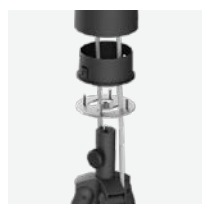

Tripod mount

6