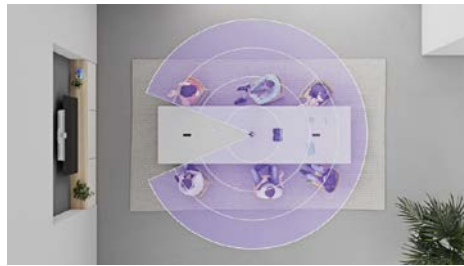

DATASHEET

LOGITECH SIGHT

Help remote employees get the best perspective in every hybrid meeting with Logitech Sight. This AI-powered tabletop camera works hand in hand with Logitech Rally Bar or Rally Bar Mini to capture, identify, and present virtual attendees with the best sound and view of the meeting room action.

TABLETOP CAMERA WITH INTELLIGENT MULTI-PARTICIPANT FRAMING

Sight is a tabletop companion camera that works in tandem with Logitech Rally Bar or Rally Bar Mini to provide a front-and-center view of meeting participants around the table. With seamless integration with all major video conferencing platforms, Sight enhances your hybrid meeting experience by capturing audio and video deeper into the room, making remote attendees feel more included and engaged.

A FRONT-AND-CENTER VIEW FOR EVERY MEETING

An equitable companion for Rally Bar or Rally Bar Mini

Sight combines with Rally Bar or Rally Bar Mini to provide a responsive front-and-center view of everyone in the room. It intelligently frames active speakers, delivering clear audio and face-to-face video to remote participants.

See and hear clearly into larger rooms

With a pickup range of 2.3 m or 7.5 ft, Sight is designed for medium-to-large rooms, intelligently detecting and capturing conversation and nonverbals clearly, all around the table.