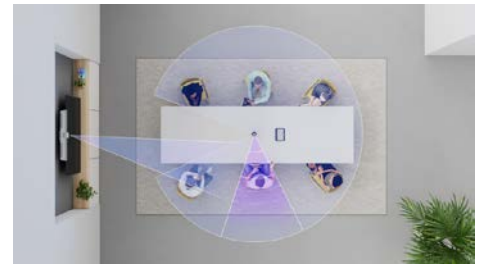

DATASHEET

LOGITECH SIGHT

Help remote employees get the best perspective in every hybrid meeting with Logitech Sight. This AI-powered tabletop camera works hand in hand with Logitech Rally Bar or Rally Bar Mini to capture, identify, and present virtual attendees with the best sound and view of the meeting room action.

TABLETOP CAMERA WITH INTELLIGENT MULTI-PARTICIPANT FRAMING

Sight is a tabletop companion camera that works in tandem with Logitech Rally Bar or Rally Bar Mini to provide a front-and-center view of meeting participants around the table. With seamless integration with all major video conferencing platforms, Sight enhances your hybrid meeting experience by capturing audio and video deeper into the room, making remote attendees feel more included and engaged.

A FRONT-AND-CENTER VIEW FOR EVERY MEETING

An equitable companion for Rally Bar or Rally Bar Mini

Sight combines with Rally Bar or Rally Bar Mini to provide a responsive front-and-center view of everyone in the room. It intelligently frames active speakers, delivering clear audio and face-to-face video to remote participants.

See and hear clearly into larger rooms

With a pickup range of 2.3 m or 7.5 ft, Sight is designed for medium-to-large rooms, intelligently detecting and capturing conversation and nonverbals clearly, all around the table.