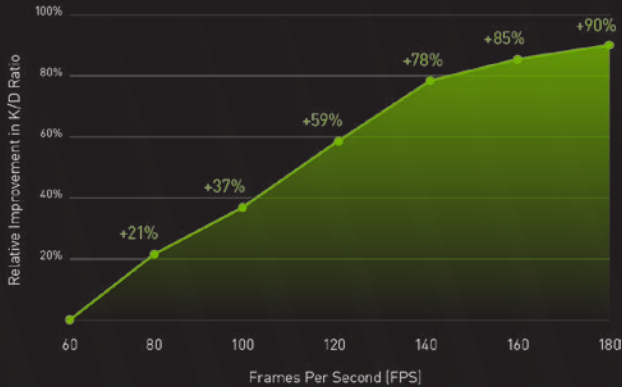

Battle Royale games demand maximum FPS. Get the competitive edge you need—powered by GeForce®.

FRAMES WIN GAMES

A faster graphics card delivers higher frame rates, and higher frame rates means quicker reaction time. That's why players with better graphics cards average higher Kill/Death (KD) ratios in Battle Royale.