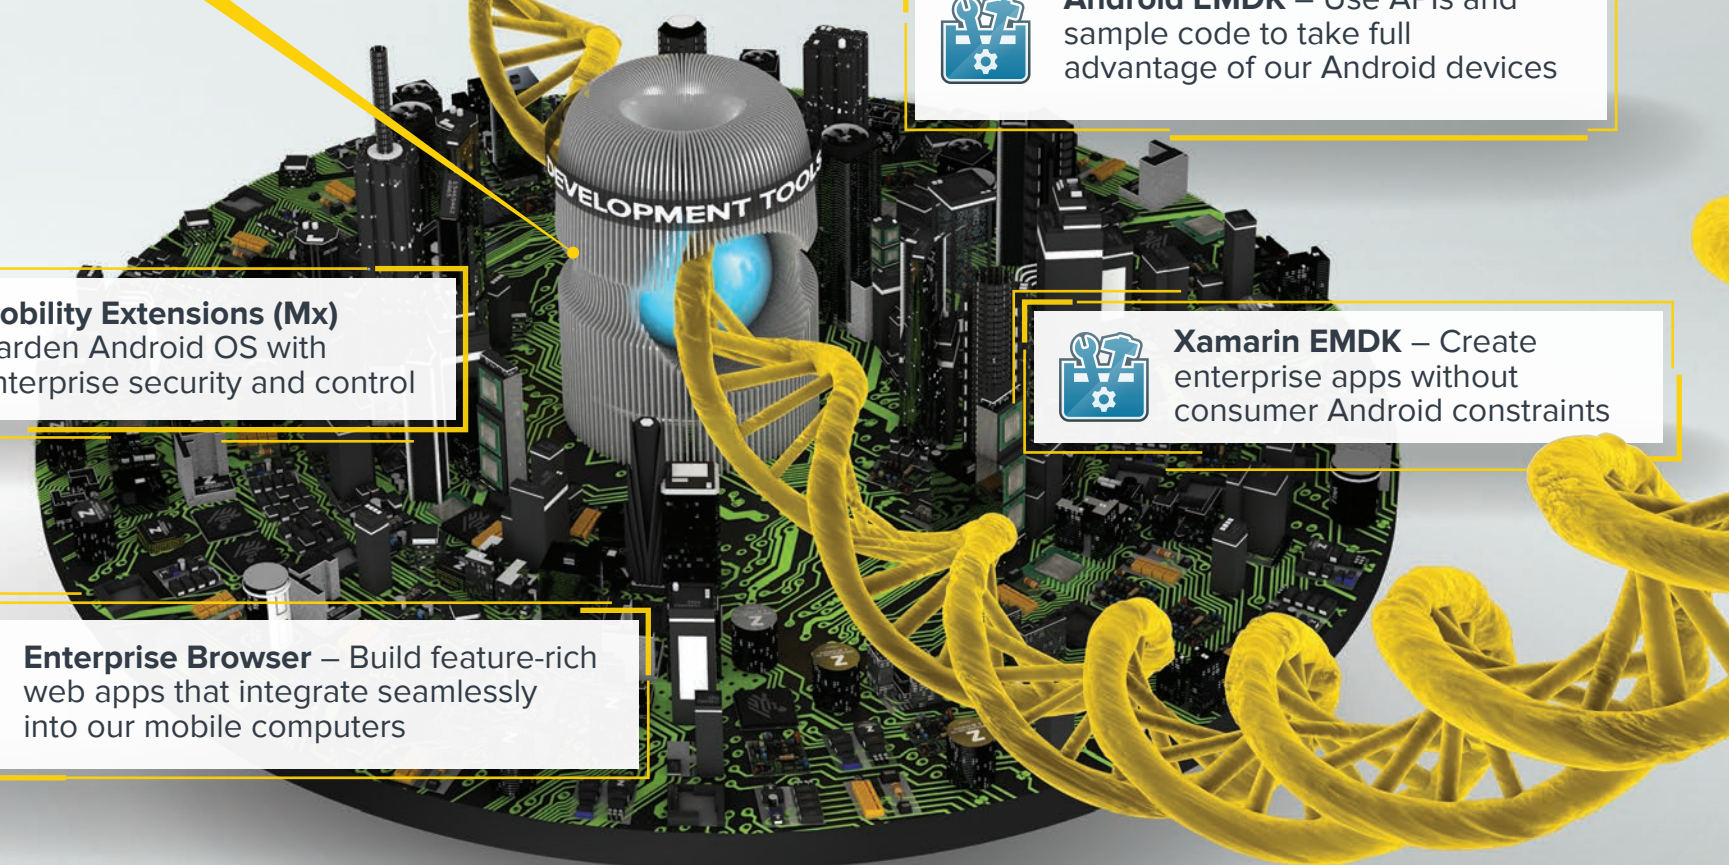

Enterprise Home Screen – Create single-purpose devices and control which apps are available to users

MANAGEMENT TOOLS

THE FUSION OF SIMPLICITY AND MANAGEMENT

No other species of mobile computers pairs simplicity and device management like Mobility DNA. Regain control of your mobile platform through **superior security, greater access, centralized management, and real-time visibility**. The result is better deployment management and faster troubleshooting for optimal uptime.

DEVELOPMENT TOOLS

SEAMLESS INTEGRATION STARTS WITH A BETTER GENE POOL

Mobility DNA contains the code to **faster, smarter, easier enterprise, mobile app development**. Timelines are shortened, and confidence extended as rollouts run smoothly and OS migration integrates seamlessly into new and legacy infrastructures.

FASTER, EASIER DEVELOPMENT & DEPLOYMENT

Mobility Extensions (Mx)
Harden Android OS with enterprise security and control

Enterprise Browser – Build feature-rich web apps that integrate seamlessly into our mobile computers

Android EMDK – Use APIs and sample code to take full advantage of our Android devices

Xamarin EMDK – Create enterprise apps without consumer Android constraints

EXPERIENCE A NEW BREED OF **ENTERPRISE MOBILITY**