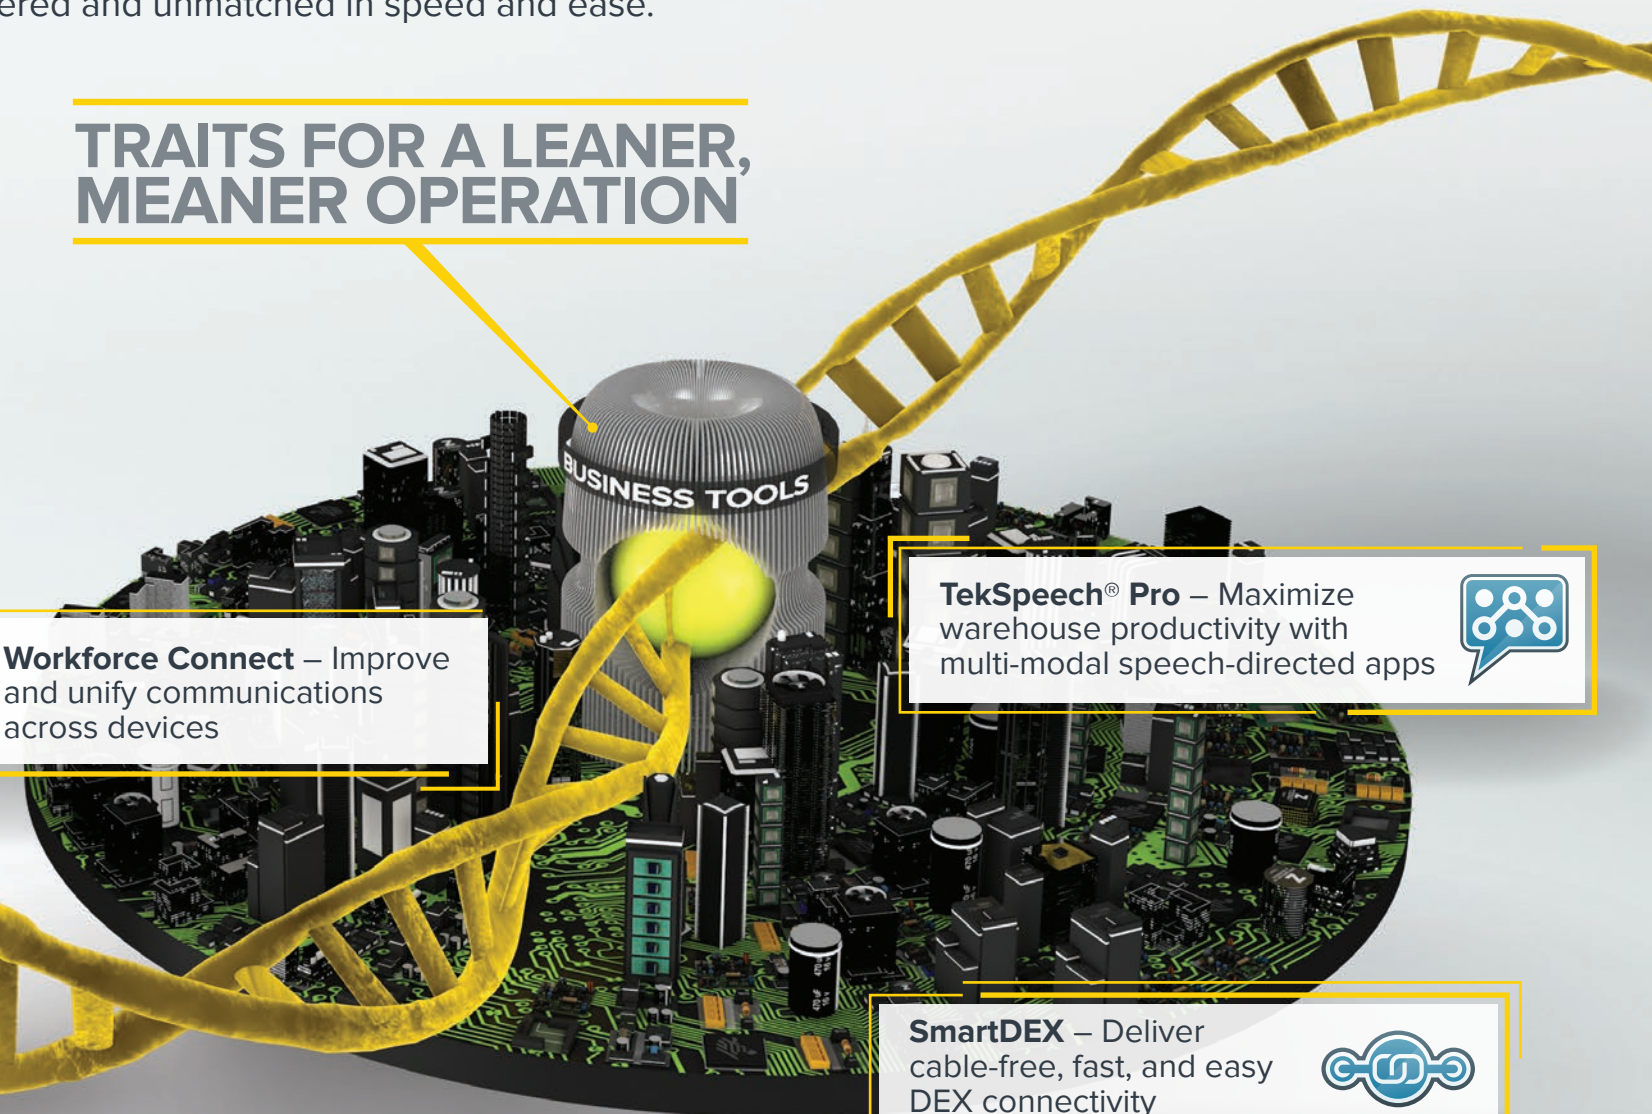

ZEBRA

ZEBRA'S MOBILITY DNA

The Genetic Code Engineered to Alleviate Enterprise Mobility Pain

Mobility DNA works at the cellular level of Zebra mobile devices to transform the world's most popular consumer operating system—Android™—into an enterprise-ready force that heightens productivity, simplifies management and eases integration.

TRAITS FOR A LEANER, MEANER OPERATION

Workforce Connect – Improve and unify communications across devices

TekSpeech® Pro – Maximize warehouse productivity with multi-modal speech-directed apps

SmartDEX – Deliver cable-free, fast, and easy DEX connectivity

PRODUCTIVITY TOOLS

A SEQUENCE TO INCREASE EFFICIENCY

Mobile computers with Mobility DNA are genetically superior, as they embody **enterprise characteristics** customized to make jobs easier and tasks faster to accomplish. Built on the **user-friendly Android interface**, Mobility DNA shortens the learning curve and lengthens efficiency and productivity.

THE SUPER POWER TO WORK FASTER, SMARTER

SimulScan – Automate document capture in a single step

All-Touch Terminal Emulation – Convert legacy green screens into an all-touch modern user experience

DataWedge – Send scanned data to any running app