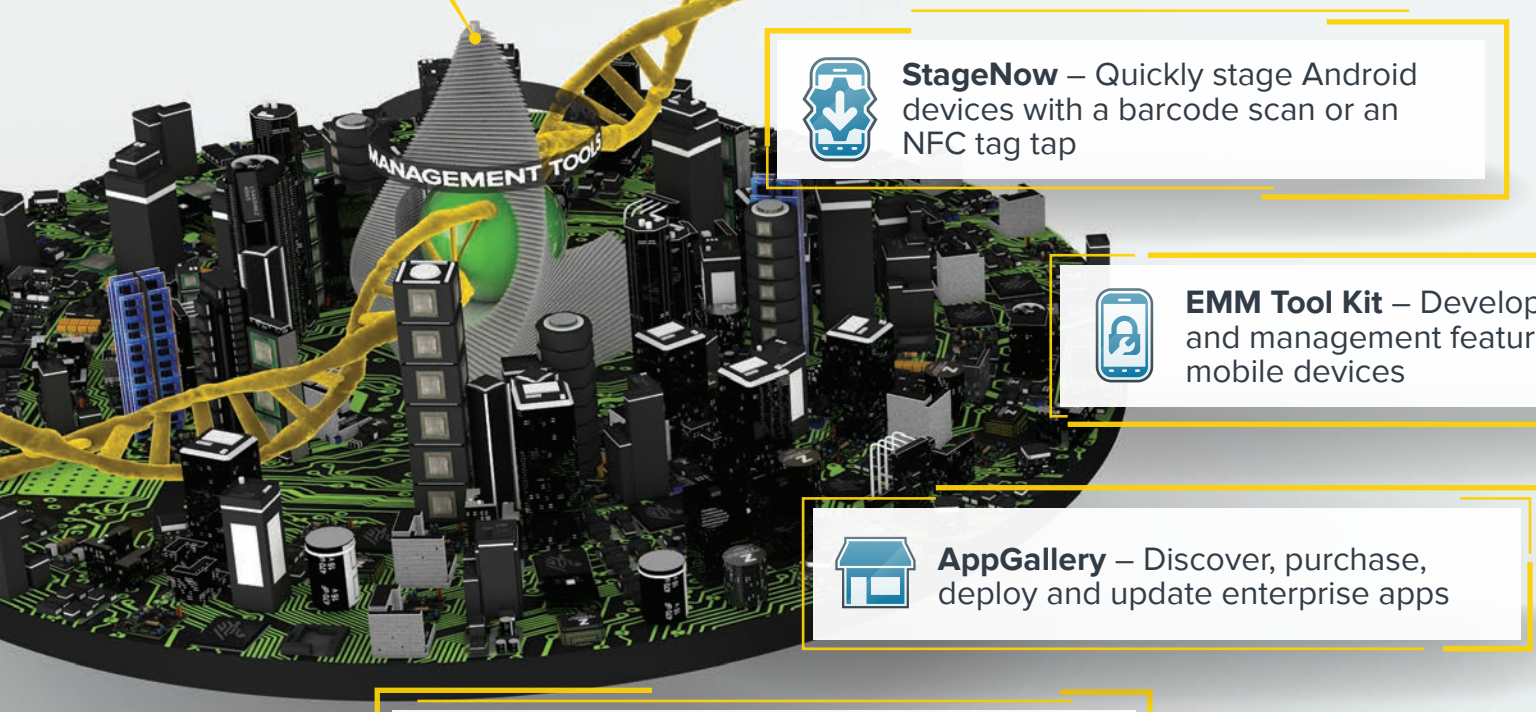

THE SUPER POWER TO WORK FASTER, SMARTER

SimulScan – Automate document capture in a single step

All-Touch Terminal Emulation – Convert legacy green screens into an all-touch modern user experience

DataWedge – Send scanned data to any running app

Swipe Assist – Create a virtual data capture button on our mobile device screens

Enterprise Keyboard – Enable fast, accurate alphanumeric entry purposely designed for enterprise

PowerPrecision – Keep mobile computers powered with software tools and intelligent batteries

MINIMUM EFFORT.
MAXIMUM CONTROL.

StageNow – Quickly stage Android devices with a barcode scan or an NFC tag tap

EMM Tool Kit – Develop configuration and management features on Zebra mobile devices

AppGallery – Discover, purchase, deploy and update enterprise apps

Enterprise Home Screen – Create single-purpose devices and control which apps are available to users

MANAGEMENT TOOLS

THE FUSION OF SIMPLICITY AND MANAGEMENT

No other species of mobile computers pairs simplicity and device management like Mobility DNA. Regain control of your mobile platform through **superior security, greater access, centralized management, and real-time visibility**. The result is better deployment management and faster troubleshooting for optimal uptime.