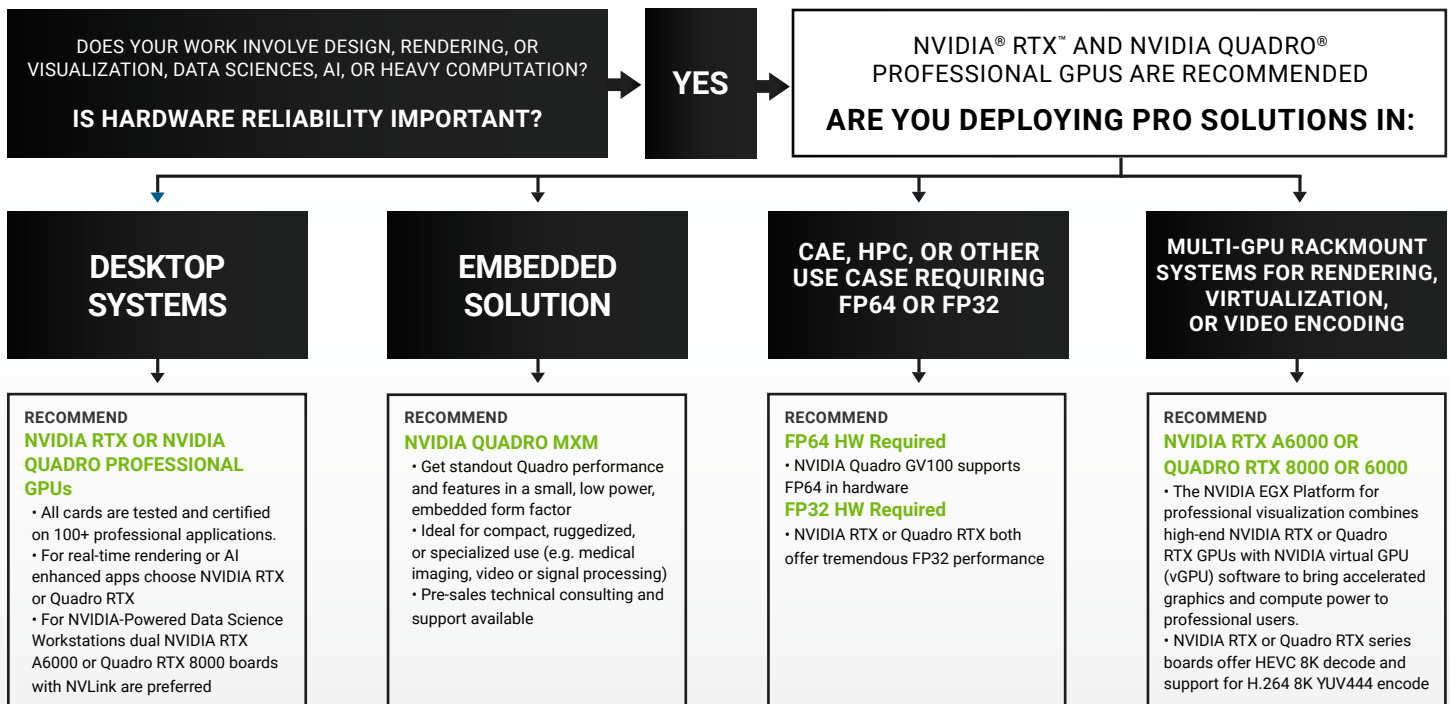

Find Your Perfect GPU

FOR ALL YOUR MISSION-CRITICAL NEEDS

Which is the right professional NVIDIA RTX or Quadro GPU for your application or workflow?

PNY offers a suite of NVIDIA professional solutions that enable designers, manufacturers, scientists and researchers to do their work smarter, faster, with greater reliability and energy efficiency.

Get the NVIDIA RTX Professional Advantage

- Designed, Built, and Tested by NVIDIA
- Significant professional application performance improvement
- Software certification and support
- Dependable availability, now and going forward
- Consistent pricing you can rely on
- Long product lifecycles for enterprise deployment
- Unified Driver Architecture lowers TCO
- Pre-and post-sales support