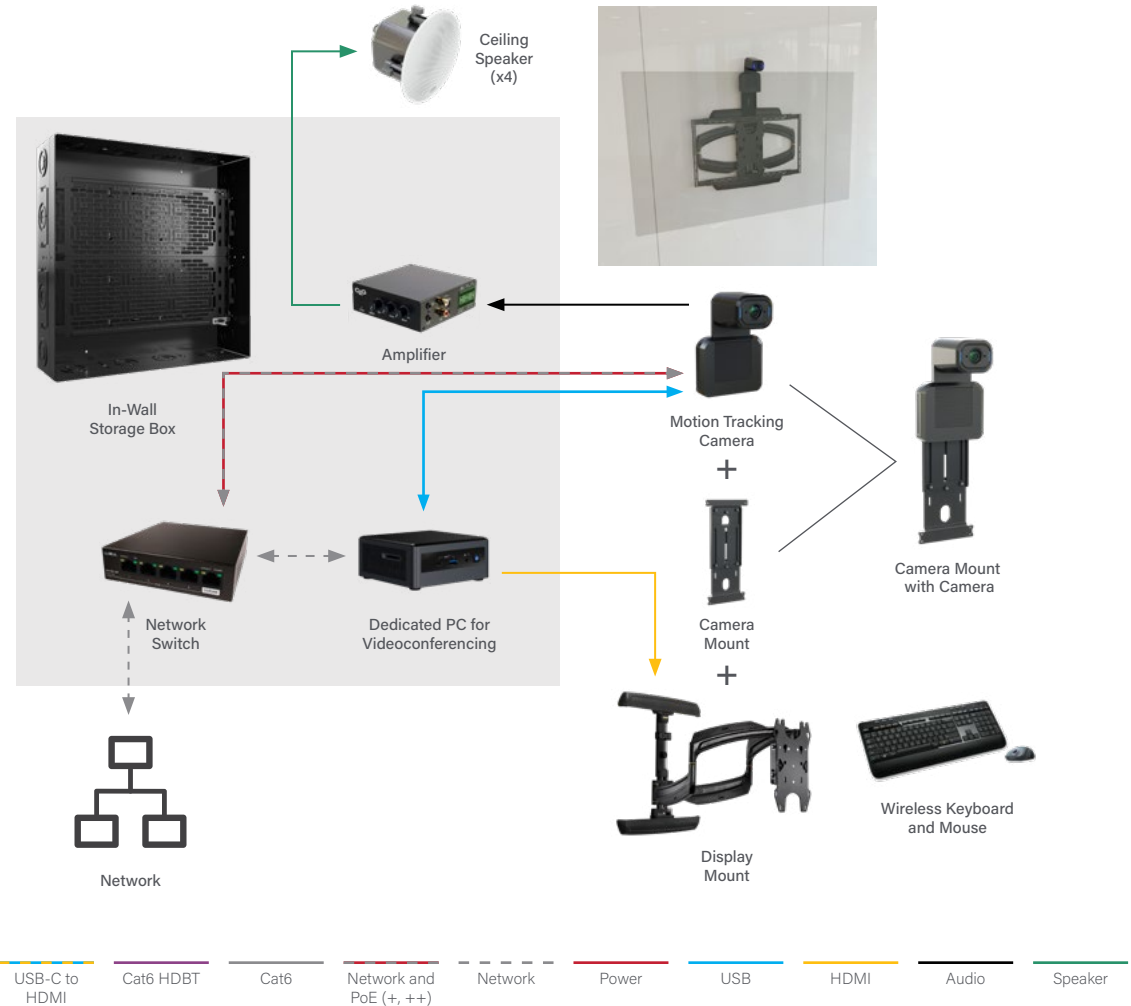

### Enhance the Room System

**WHY:** Add an **AV Bridge 2x1** to allow for a second camera and Dante microphones for larger spaces.

### Upgrade Displays to Screens

**WHY:** For better viewing quality, add a **projection screen** and **projector mount**.

## Why We Love It

- Clean install with all the parts and pieces stored behind the articulating display for serviceability
- Professional camera automatically re-frames the shot as people enter and exit the conference room
- Recreates the one-to-one video experience for hybrid workplaces
- In ceiling speakers and built-in microphones ensure clear audio
- Wired network devices provide robust connectivity to ensure your video calls are reliable