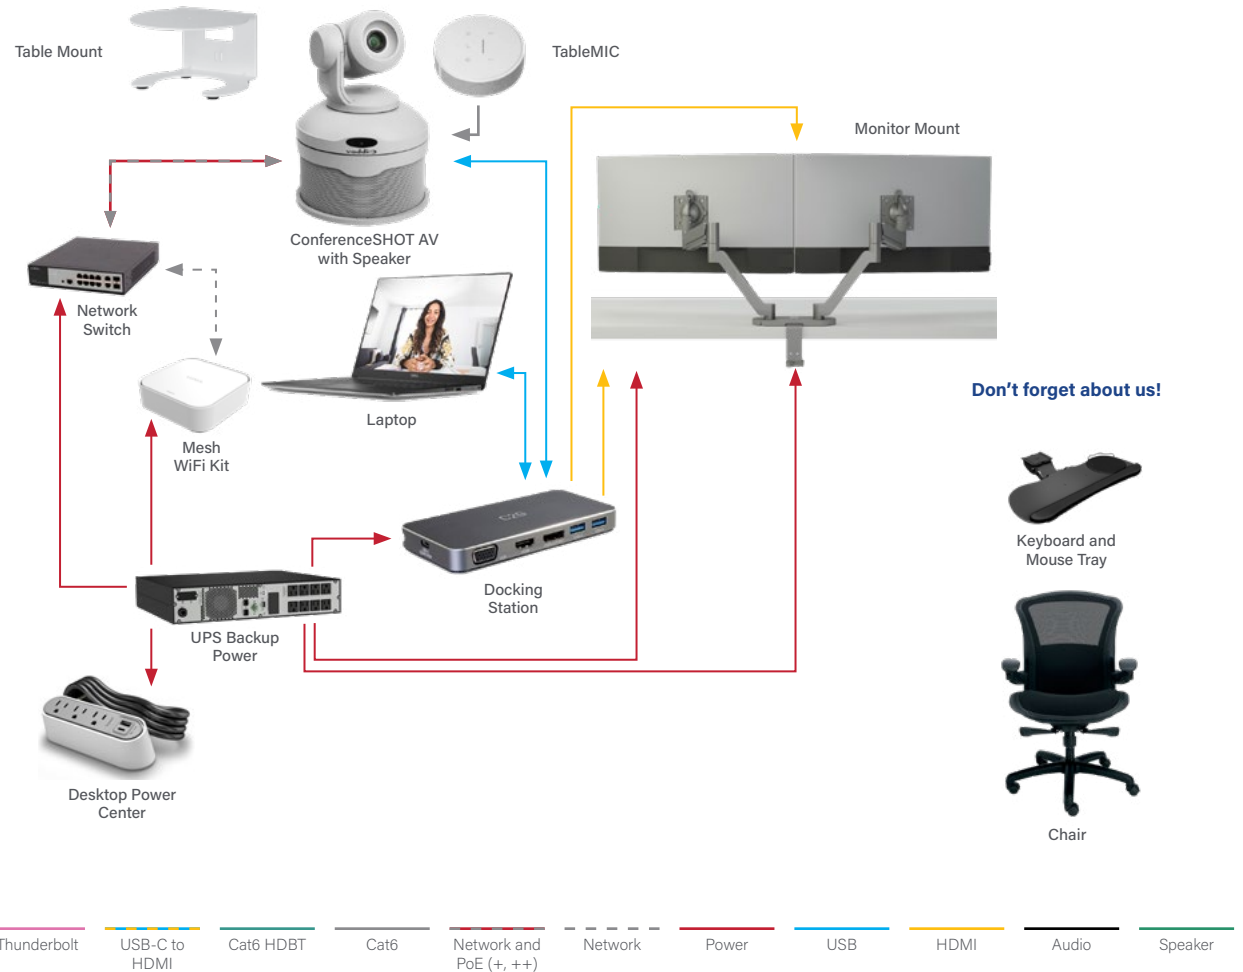

Ideal for sales reps, consultants, and other professionals who want to elevate the remote conferencing experience for deeper collaboration and improved meeting results.

Part Numbers

1. Vaddio ConferenceSHOT AV Bundle - TableMIC 1
   999-99950-300W
2. Vaddio ConferenceSHOT AV Table Mount **999-89995-000W**
3. C2G 25' Plenum CMP-Rated Speaker Wire **29203**
4. Chief Koncis Monitor Arm Mount, Dual, Silver **DMA2S**
5. Chief Keyboard and Mouse Tray **KBD-MINI-27F**
6. Luxul Epic Mesh WiFi Kit (includes two nodes) **MK-10**
7. Luxul 12 Port PoE+ Switch **XMS-1208P**
8. Legrand UPS Backup Power **UPS-LL-1100RT**
9. Middle Atlantic UTB Series Universal TechBox **UTB-HR-A2-14**
10. Middle Atlantic Chair **CHAIR-ADV1-B**
11. Wiremold Desktop Power Center **WSPC320CWH**
12. C2G 10' Cat6 (qty. 2) **CG27133**
13. C2G 25' Cat6 (qty. 2) **CG27135**
14. C2G USB-C 7-in-1 Dual Display Docking Station Bundle **C2G54477**
15. Note: Computers with Thunderbolt, consider an upgrade to the Thunderbolt docking station bundle **C2G54478**.

Kick it Up a Notch

Get Comfy

WHY: Great ergonomics are key for productivity & health. Check out the **Kontour Series** monitor arm mounts for larger monitors and our premium chair solutions too.

More WiFi

WHY: Permanent office space doesn't change the competition for bandwidth. Get maximum coverage.

Don't forget about us!