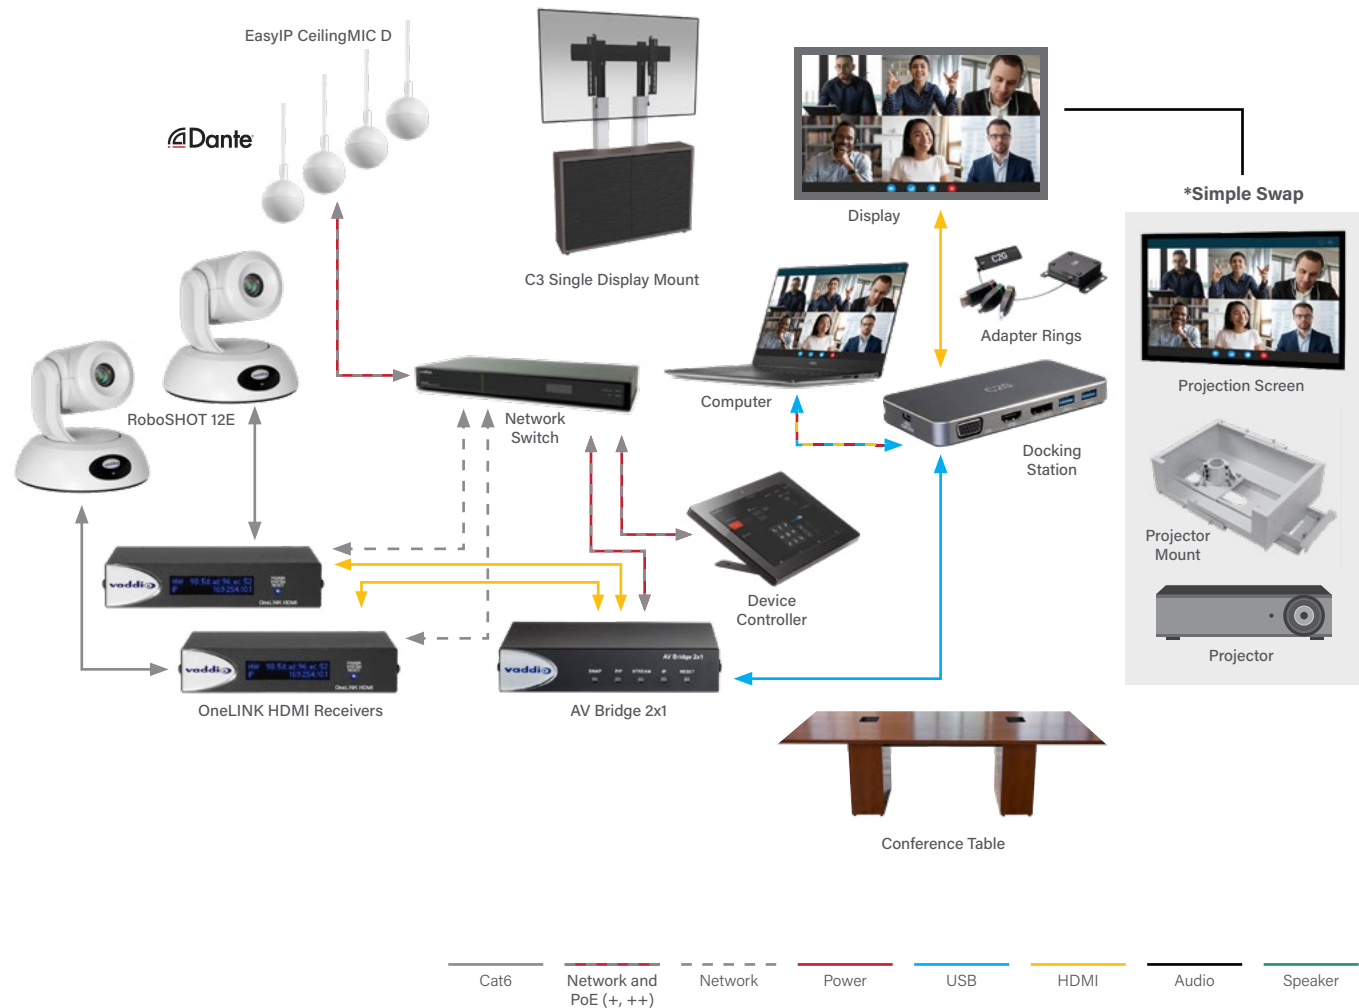

FLEXIBLE HYBRID CONFERENCING – FULL VIDEO COVERAGE

Why We Love It

- Use up to two cameras and set presets in several locations
- Creates automation for deeper participant engagement with video overlays and triggers
- Plays well with third party equipment for ease of use
- For videoconferencing and livestreaming

Part Numbers

Vaddio RoboSHOT 12E HDBT OneLink HDMI System (qty 2) **999-99600-100W** (White)

Vaddio AV Bridge 2x1 **999-8250-000**

Vaddio EasyIP CeilingMIC D (up to qty 4) **999-85810-000**

Vaddio Device Controller **999-42300-000**

Middle Atlantic C3 Single Display Mount **C3-32-LD1U**

Middle Atlantic T5 Series Conference Table (See Parts List)

*Chief Projector Mount **SYS474UW**

*Da-Lite Cinema Contour Screen **21888V**

Luxul Network Switch **AMS-1816P**

C2G 50' HDMI Plenum Cable **41415**

C2G 6' HDMI Cable (qty 2) **56783**

C2G 50' Cat6 Plenum Cable (qty 9) **15274**

C2G 15' Cat6 Cable (qty 2) **22016**

C2G 10' Cat6 Cable (qty 4) **27153**

C2G 10' USB 3.0 Cable **54175**

C2G Docking Station **54439**

C2G Retractable Universal Mount 4K HDMI Adapter Ring **29879**

*Simple Swap Options

Kick it Up a Notch

'No-Touch' Camera Angle Changes

WHY: Allows users to present from different areas like a whiteboard and provide optimal viewing for participants.

Add Intelligent Power

WHY: Provides remote management for ultimate power control.

Multiply Your Monitors

WHY: Give presenters the ability to see content AND the faces of their online participants.