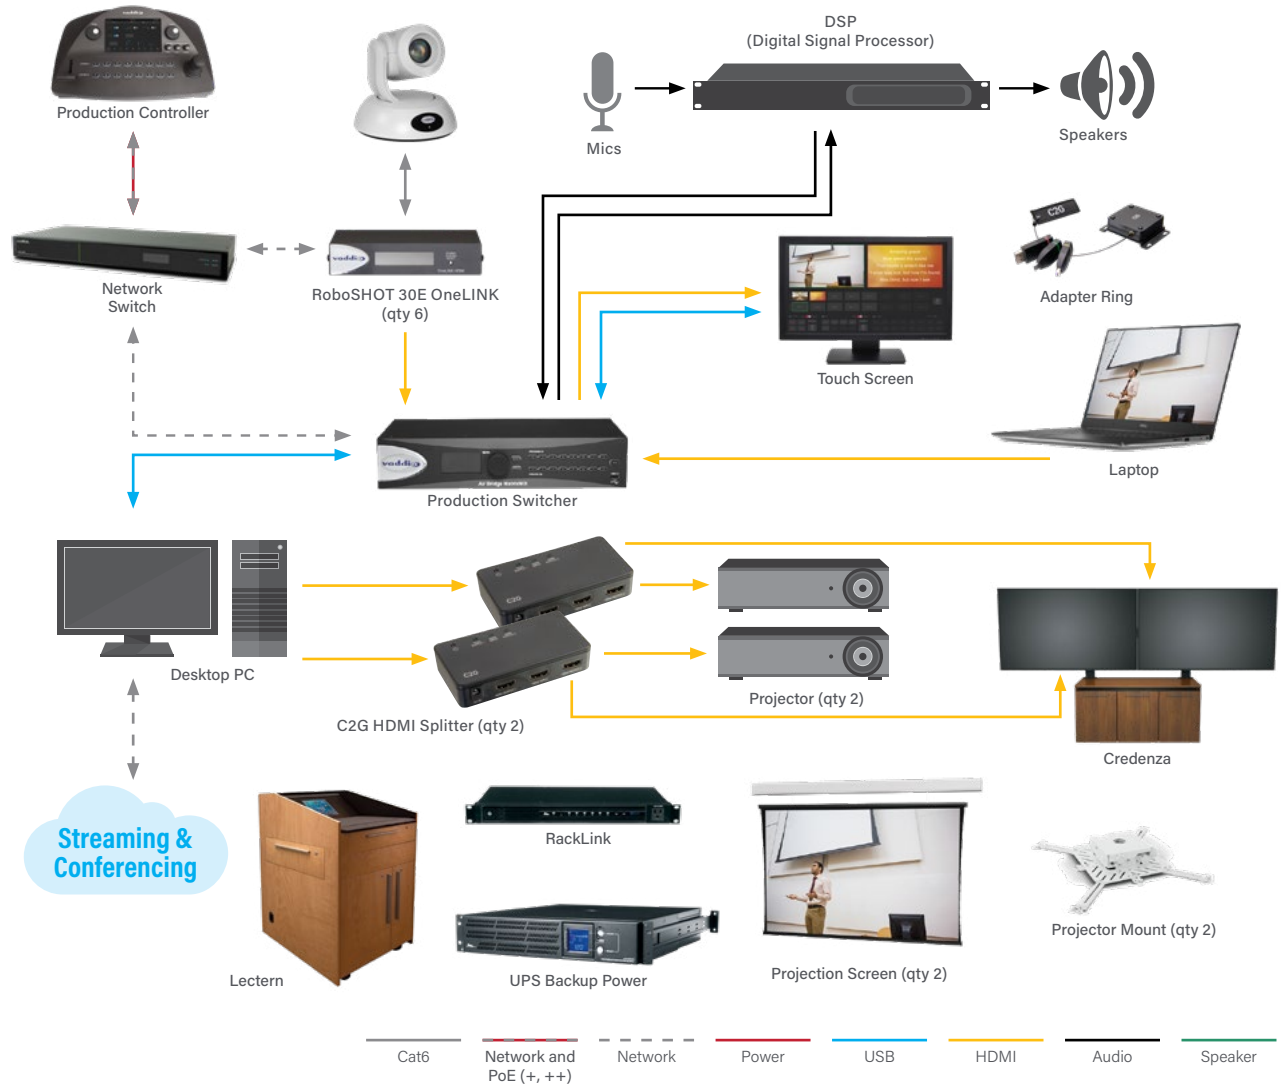

Vaddio TeleTouch 27" USB Touch-Screen **999-80000-027**

Chief Projector Mount (qty 2) **VCTUW**

Chief Vibration Isolating Coupler (qty 2) (Not Shown) **CMA348W**

Da-Lite Tensioned Advantage Screen (qty 2) **14112L**

Middle Atlantic L5 Series Lectern (See Parts List)

Middle Atlantic C5 Credenza Dual Display Mount (See Parts List)

Middle Atlantic Premium+ PDU with RackLink **RLNK-P915R**

Middle Atlantic Premium Series UPS Backup Power **UPS-1000R-IP**

Luxul Network Switch **AMS-2624P**

C2G HDMI Splitter (qty2) **41057**

C2G 100' Cat 6 Plenum Cable (qty 3) **15276**

C2G 50' Cat6 Plenum Cable (qty 3) **15274**

C2G 15' Cat6 Cable (qty 8) **22016**

C2G 35' HDMI Plenum Cable (qty 4) **41414**

C2G 10' HDMI Cable (qty 10) **56784**

C2G 10' USB 3.0 Cable **54175**

C2G Retractable Table Box Mount **29880**

4K HDMI Adapter Ring **29880**

Kick it Up a Notch

'No-Touch' Camera Angle Changes

WHY: Presenters focus on the meeting not the tech with solutions like a step mat and sensor kit that automatically change the camera angle.

Presenter Tracking

WHY: Lets you move around the room while the camera follows you automatically.

Why We Love It

- For all-hands training rooms, auditoriums, boardrooms, lecture capture and livestreaming
- Multi-functional solutions combines switching, advanced camera control and graphics mixing
- Multiple cameras provide ability to set presets in several locations
- Creates automation for audience engagement with video overlays and triggers